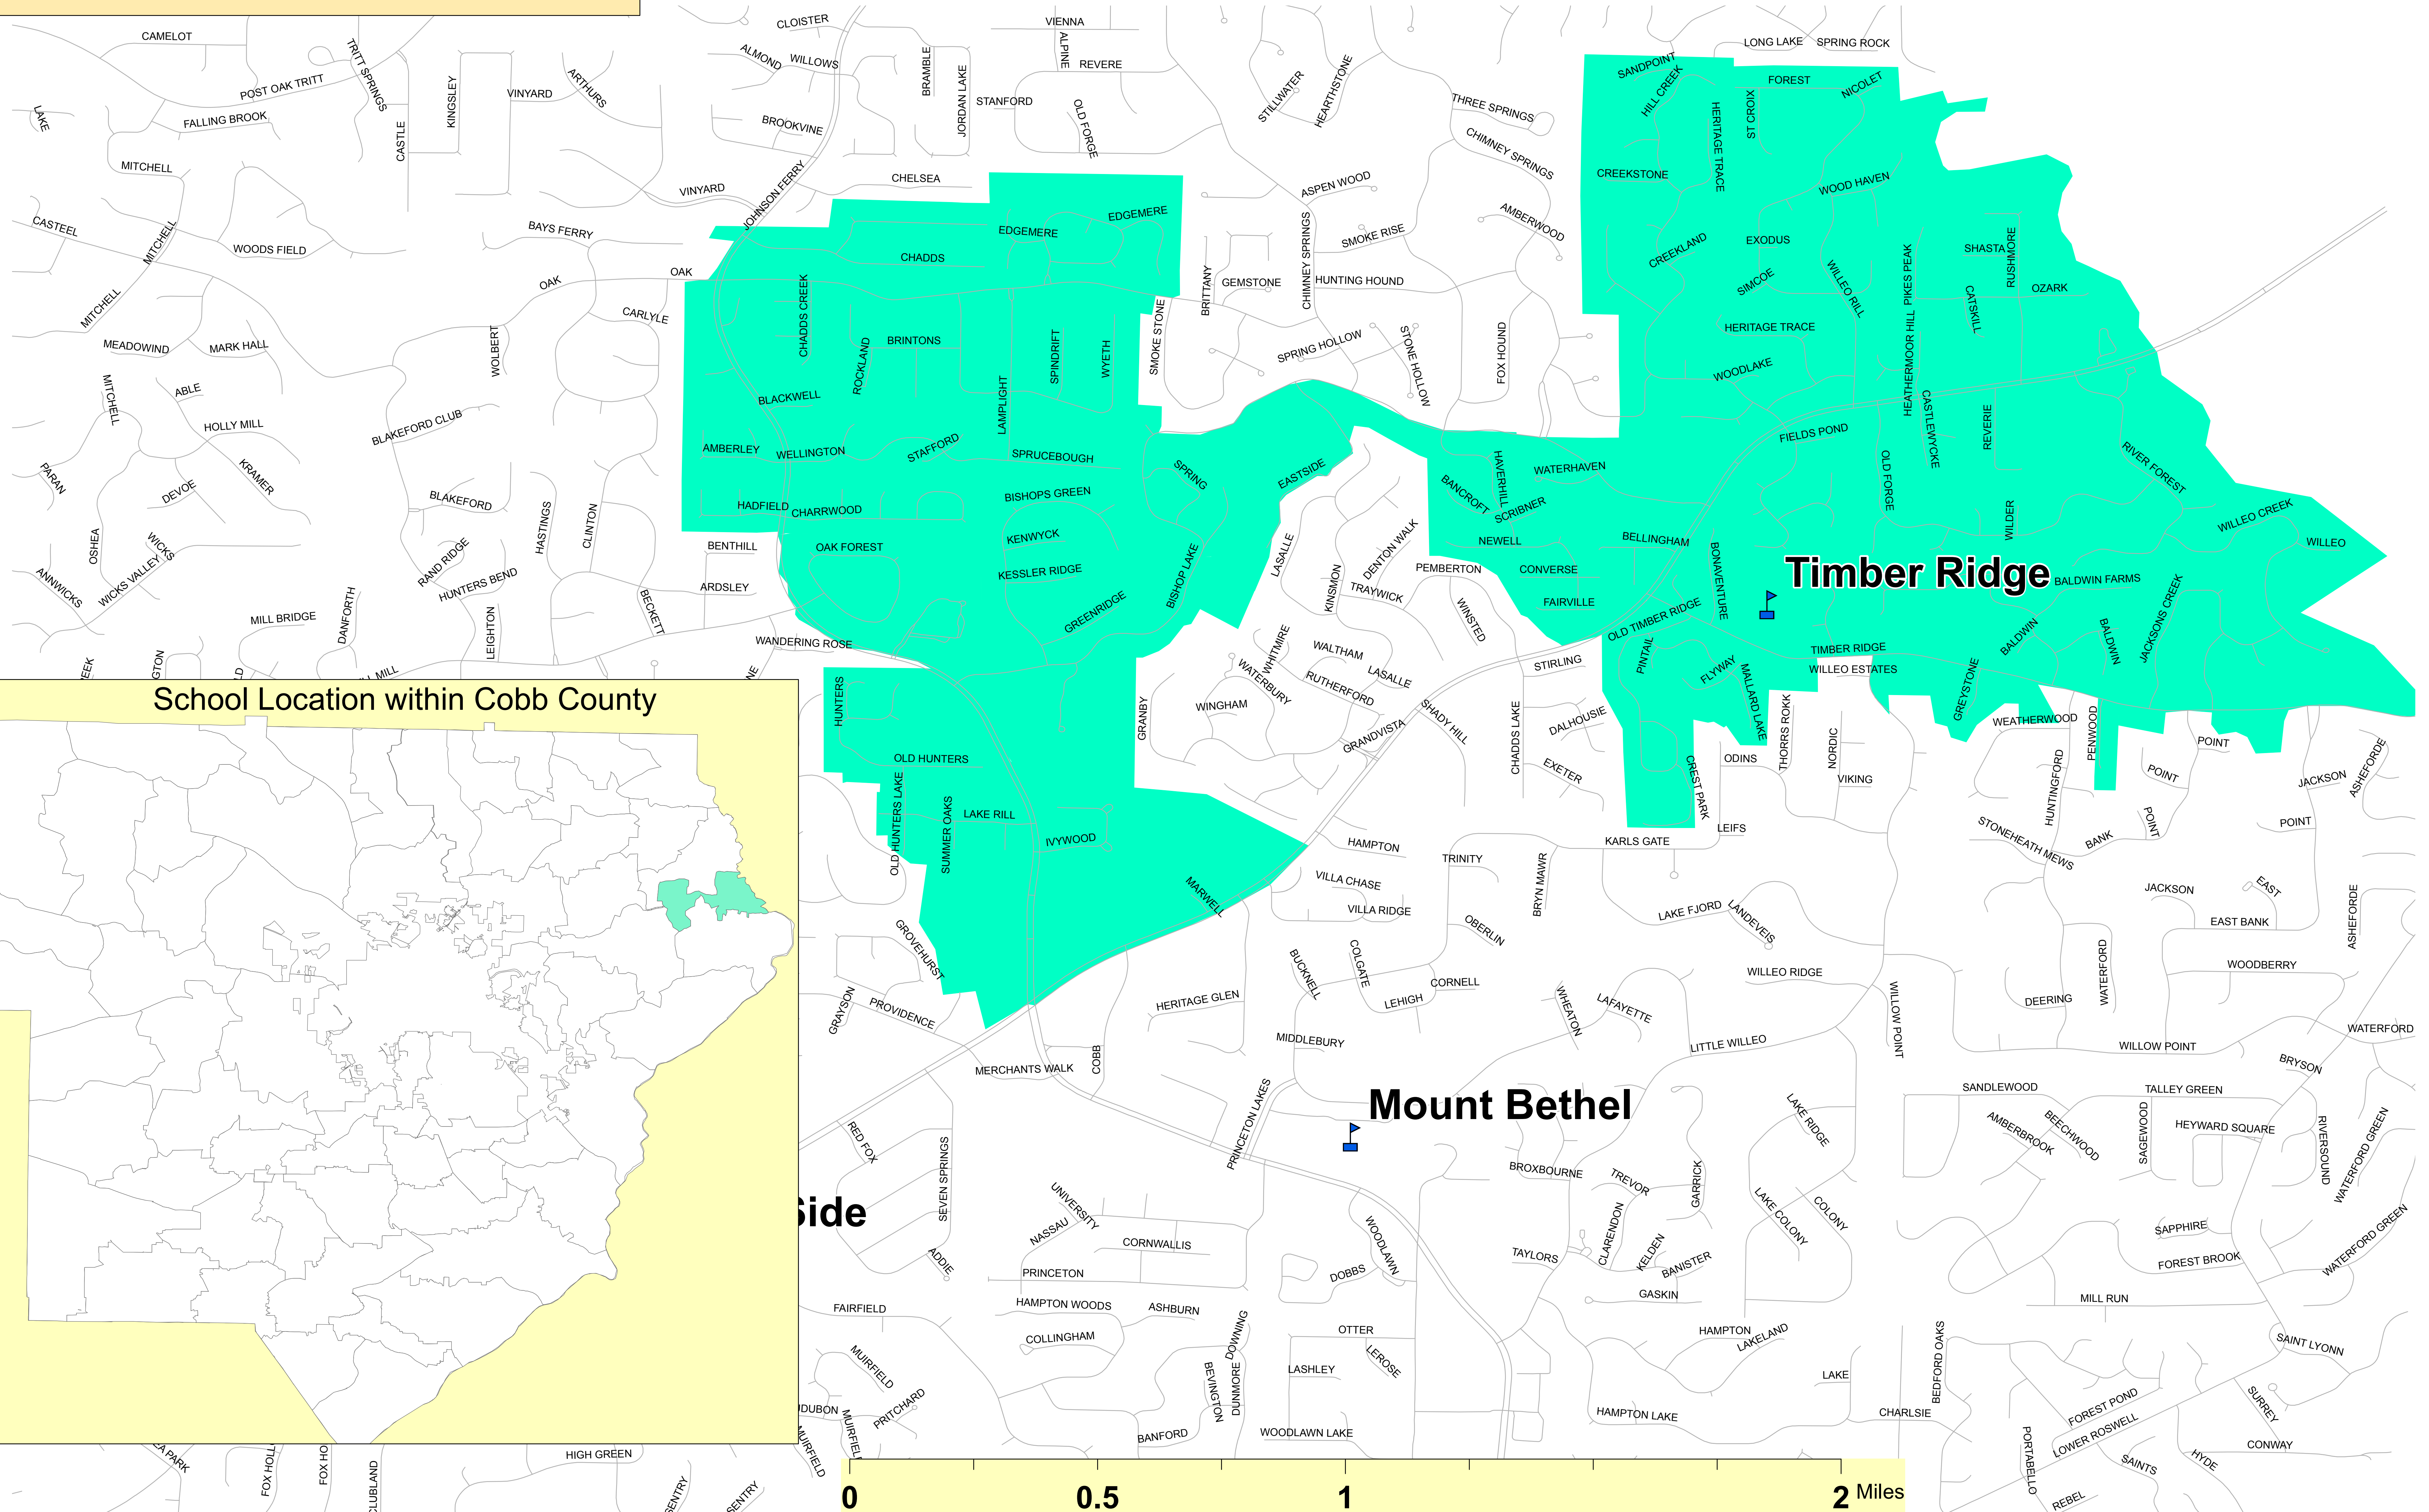

Timber Ridge Elementary

Cobb County School District 2013-2014 School Year

NOTICE

This map is an approximate representation of attendance zones and other features.
For precise information regarding a specific street address or dwelling address please go to the following web site: <http://edulogwebs1.cobbk12.org/edulog/webquery>
For precise information about any school attendance zone boundaries, please email: Planning.Operations@cobbk12.org

Timber Ridge

Mount Bethel

School Location within Cobb County