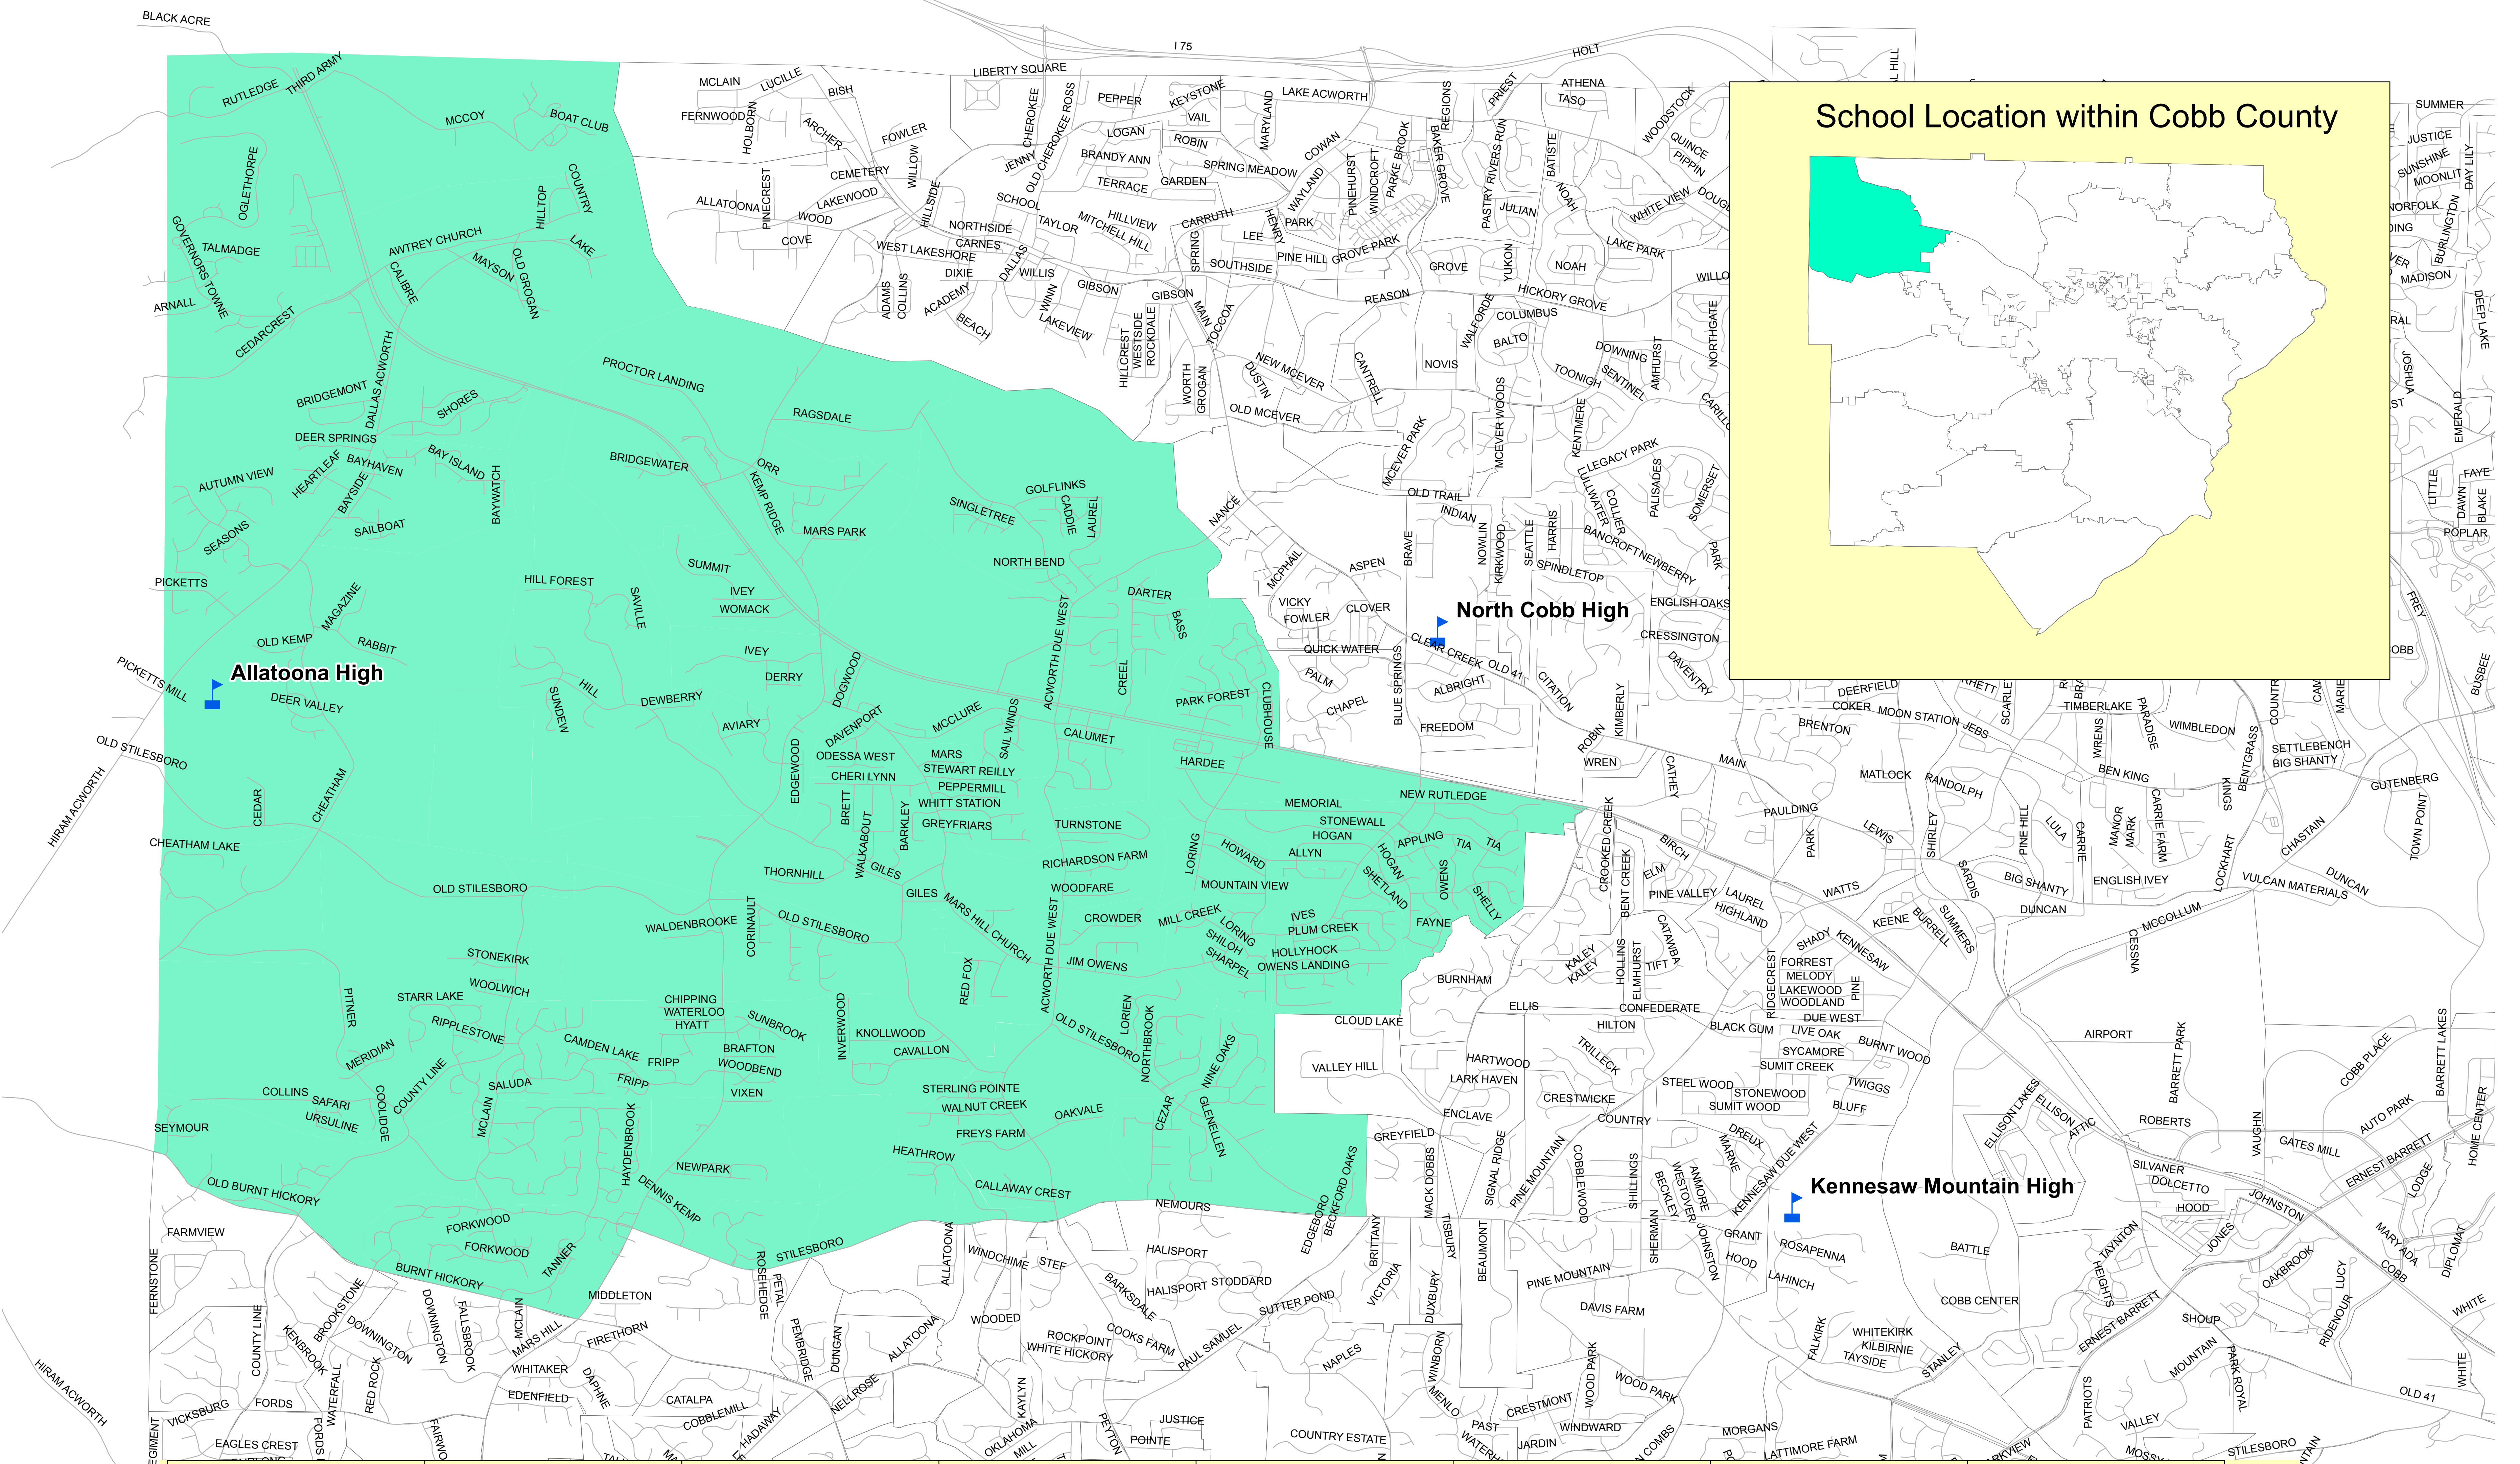

Allatoona High

Cobb County School District 2013-2014 School Year

NOTICE

This map is an approximate representation of attendance zones and other features.
For precise information regarding a specific street address or dwelling address please go to the following web site: <http://edulogwebs1.cobbk12.org/edulog/webquery>
For precise information about any school attendance zone boundaries, please email: Planning.Operations@cobbk12.org

School Location within Cobb County

Allatoona High

North Cobb High

Kennesaw Mountain High

0 2.5 5 10 Miles