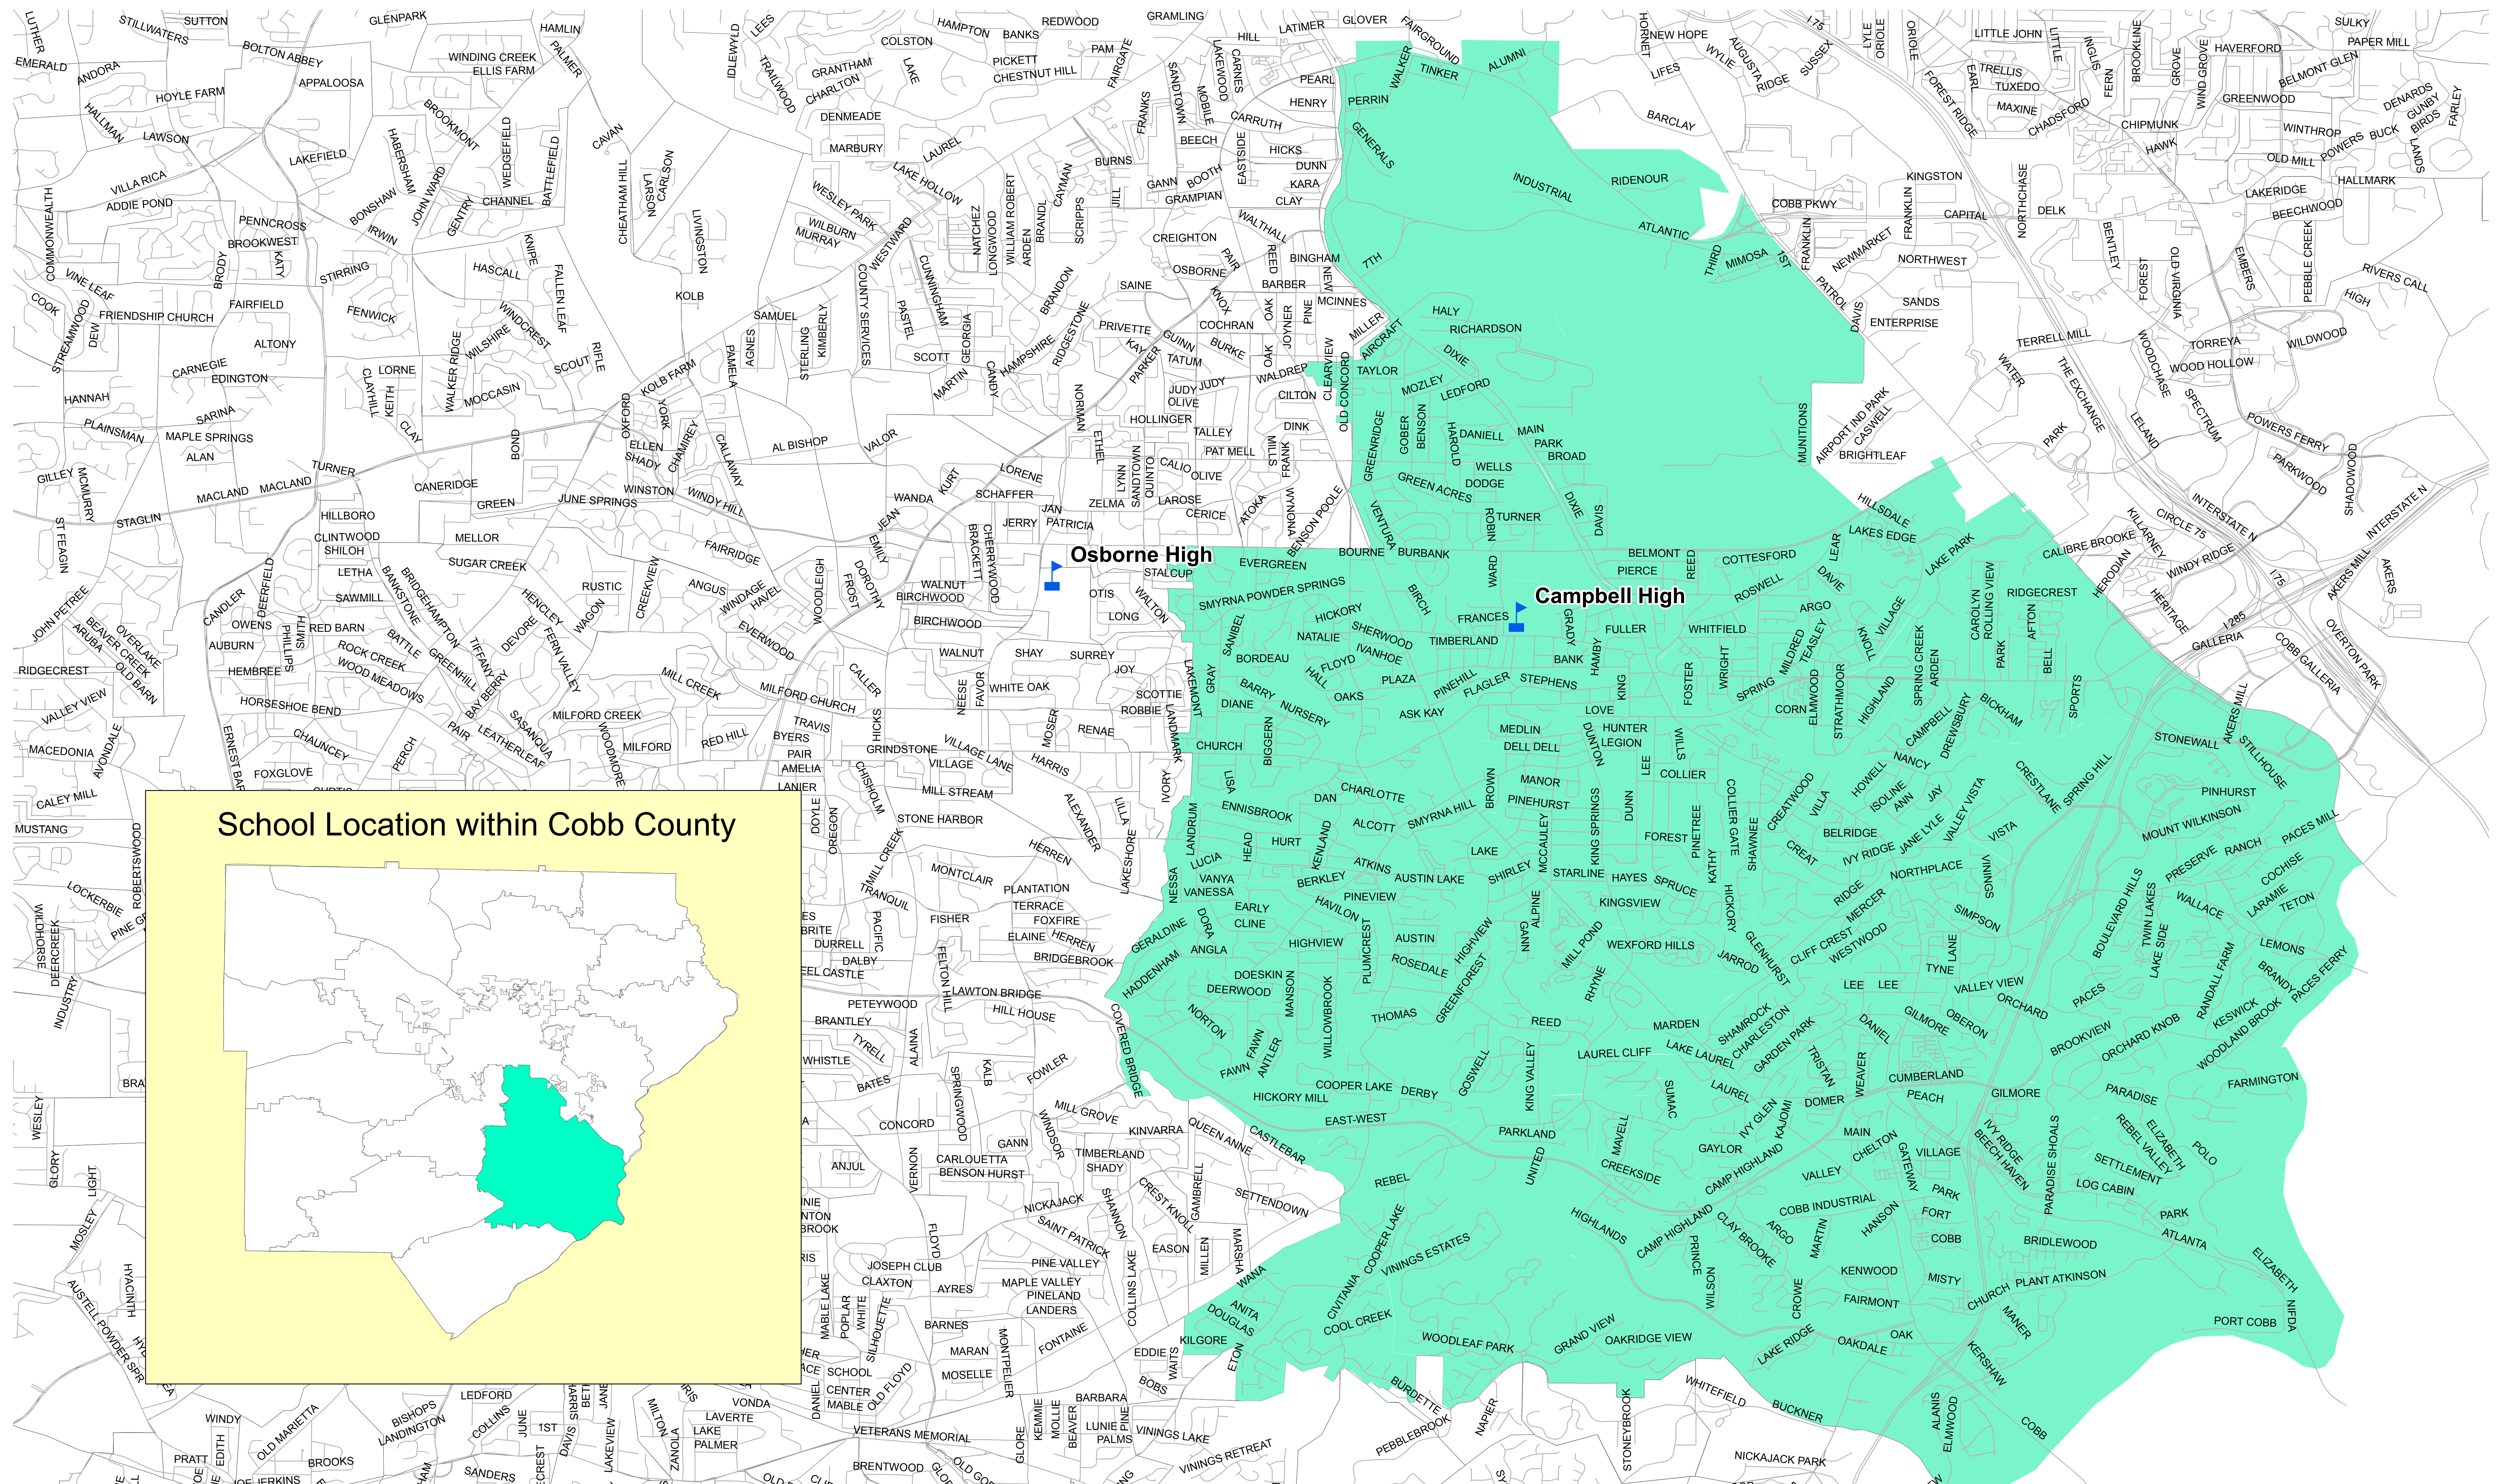

Campbell High

Cobb County School District 2013-2014 School Year

NOTICE

This map is an approximate representation of attendance zones and other features.
For precise information regarding a specific street address or dwelling address please go to the following web site: <http://edulogwebs1.cobbk12.org/edulog/webquery>
For precise information about any school attendance zone boundaries, please email: Planning.Operations@cobbk12.org

School Location within Cobb County

Osborne High

Campbell High

0

2.25

4.5

9 Miles