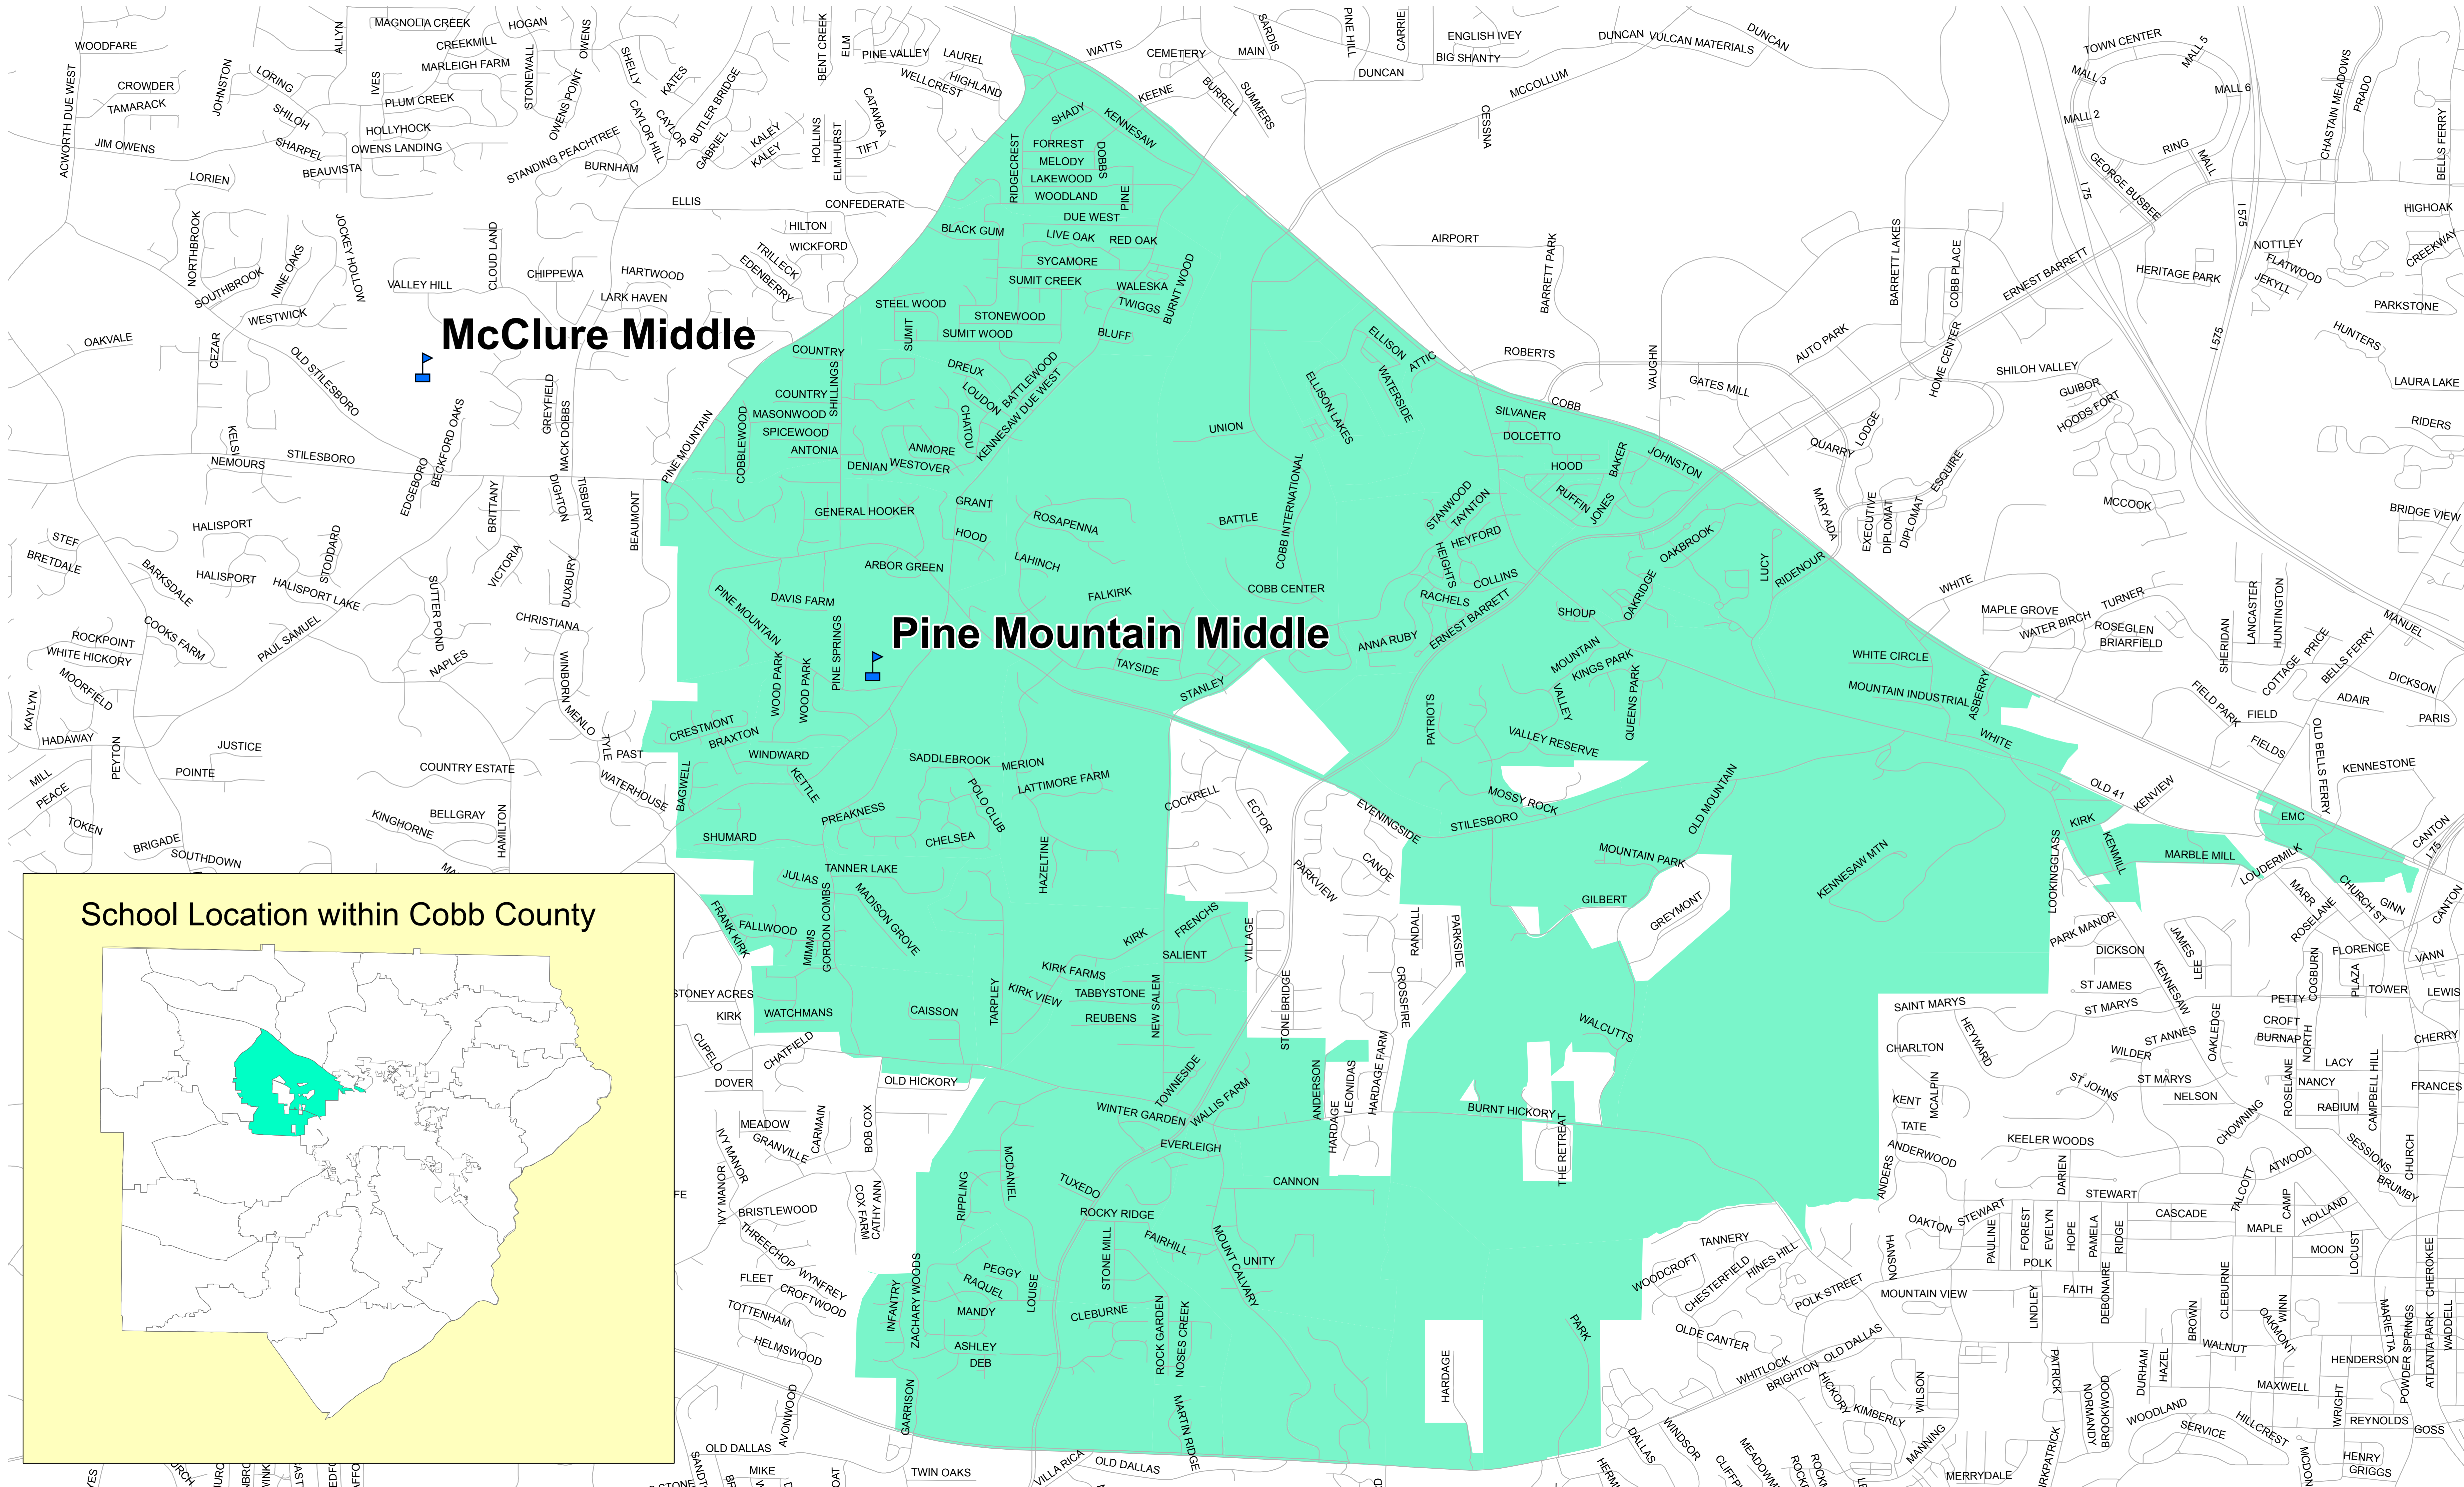

Pine Mountain Middle

Cobb County School District 2013-2014 School Year

NOTICE

This map is an approximate representation of attendance zones and other features.
For precise information regarding a specific street address or dwelling address please go to the following web site: <http://edulogwebs1.cobbk12.org/edulog/webquery>
For precise information about any school attendance zone boundaries, please email: Planning.Operations@cobbk12.org

School Location within Cobb County