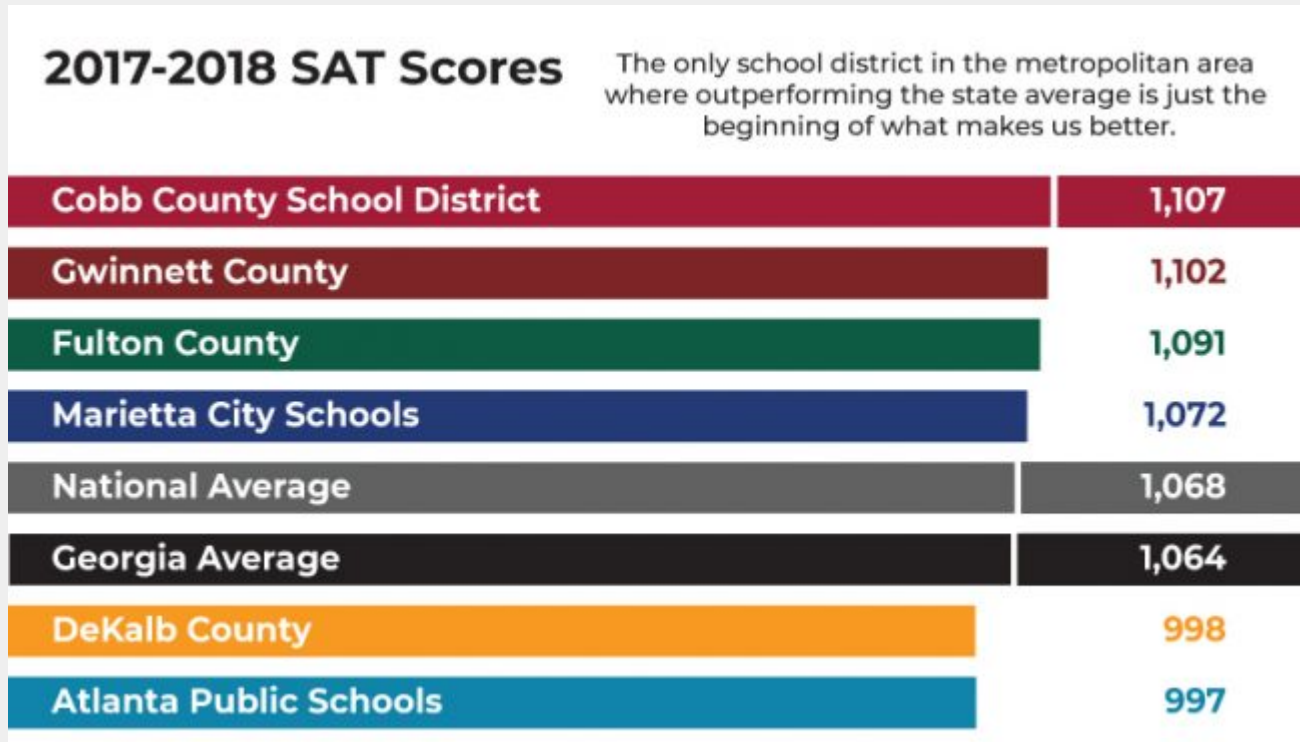

# Cobb County Student SAT Scores Increase Again

October 25, 2018

Continuing the trend from prior years, Cobb County School District students once again scored higher on the SAT. Cobb's Class of 2018 scored 19 points higher than the 2017 graduates for an average total SAT score of 1,107 out of a maximum possible 1,600 points. Cobb students also outperformed Georgia's average SAT score by 43 points and the national average by 39 points. Locally, Cobb students led their Atlanta metro peers.

The scores reflect the most recent score for each student who expected to graduate in 2018. More than 70 percent of the 2018 graduating class took the new SAT.

This year, the district average for the math section of the SAT jumped 10 points to a score of 544 out of a maximum score of 800. The district average for the evidence-based reading and writing section increased by nine points to 563.