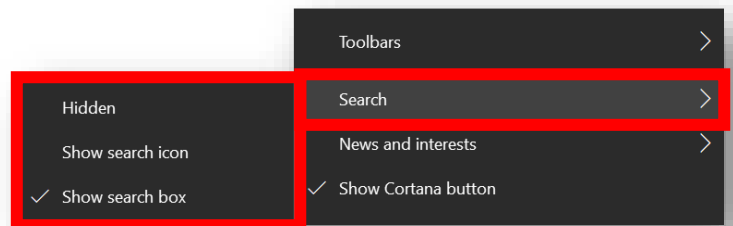

Adjust Search Box and Icon

These directions on the Search Box and Search Icon allows users to minimize and maximize the search area on the taskbar.

Search Box Options

1. To access the **Search Box** and **Search Icon** features, right-click on the **Taskbar** at the bottom of the screen and select **Search**.

2. Select from one of the **Search** options from the sub-menu:

- a. **Hidden** – removes the search box and icon.

- b. **Show search icon** – displays only the search icon.

- c. **Show search box** – displays the search box and icon.