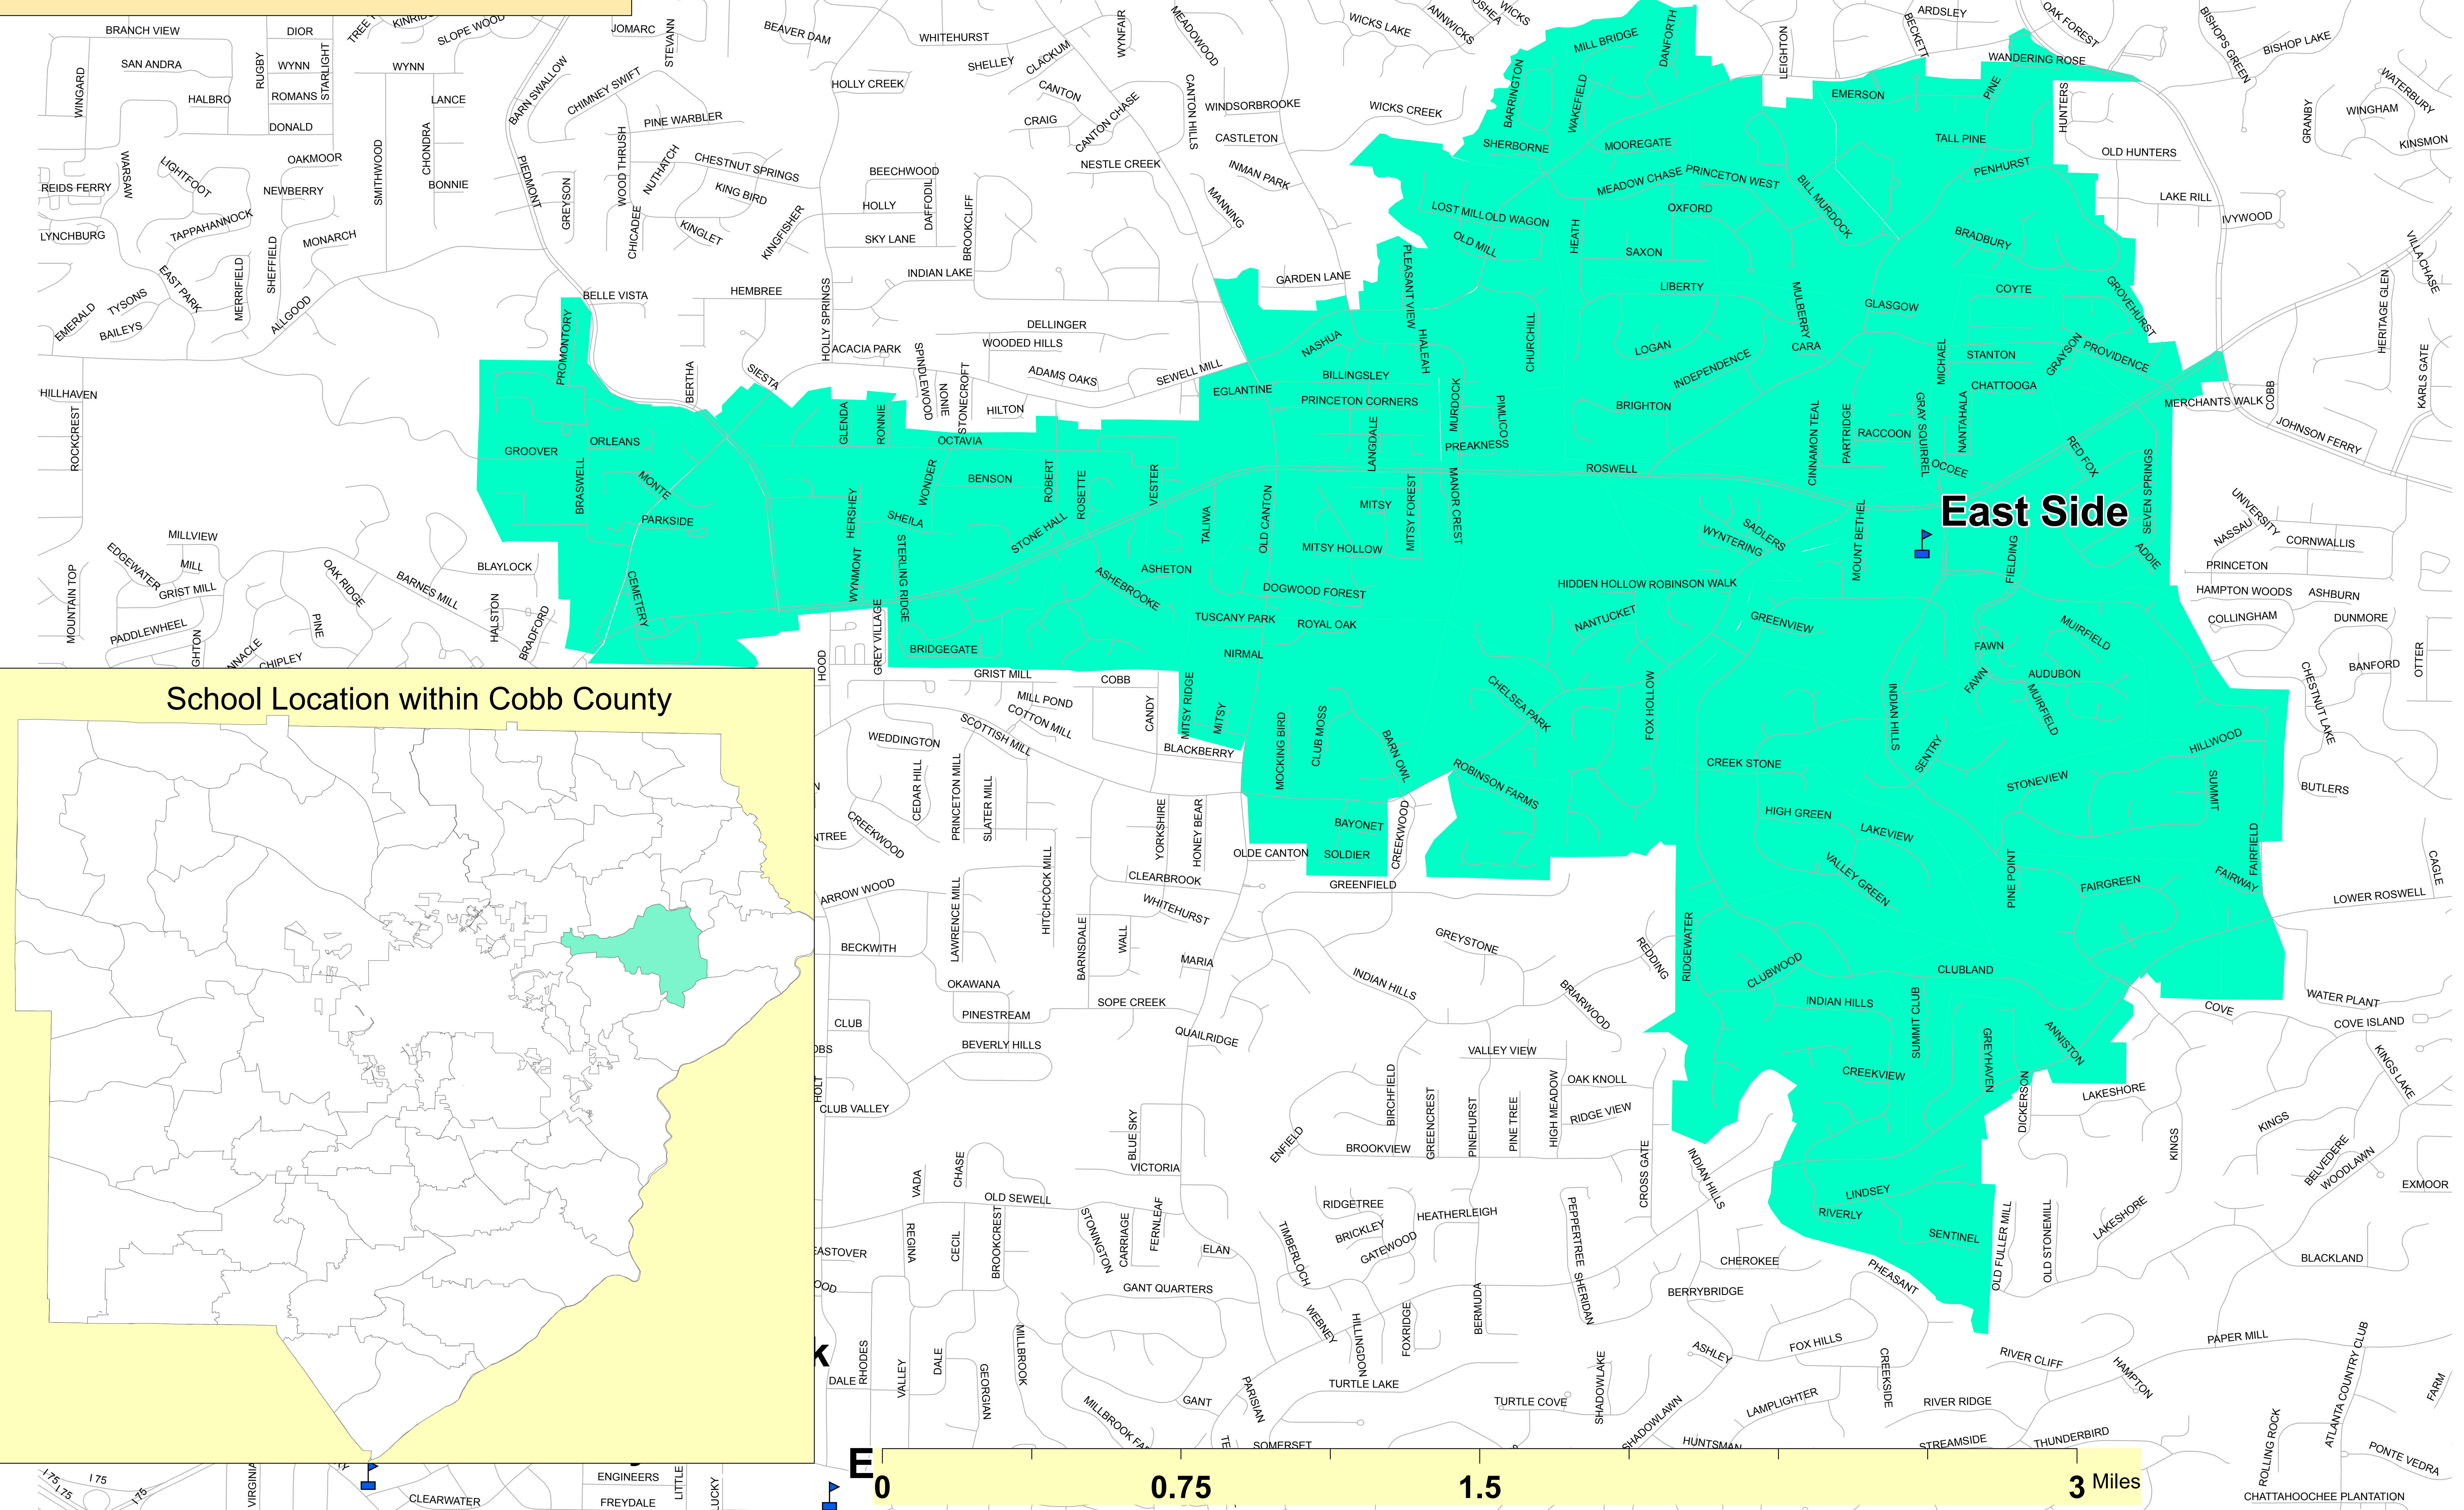

East Side Elementary

Cobb County School District 2013-2014 School Year

NOTICE

This map is an approximate representation of attendance zones and other features.
For precise information regarding a specific street address or dwelling address please go to the following web site: <http://edulogwebs1.cobbk12.org/edulog/webquery>
For precise information about any school attendance zone boundaries, please email: Planning.Operations@cobbk12.org

East Side

School Location within Cobb County