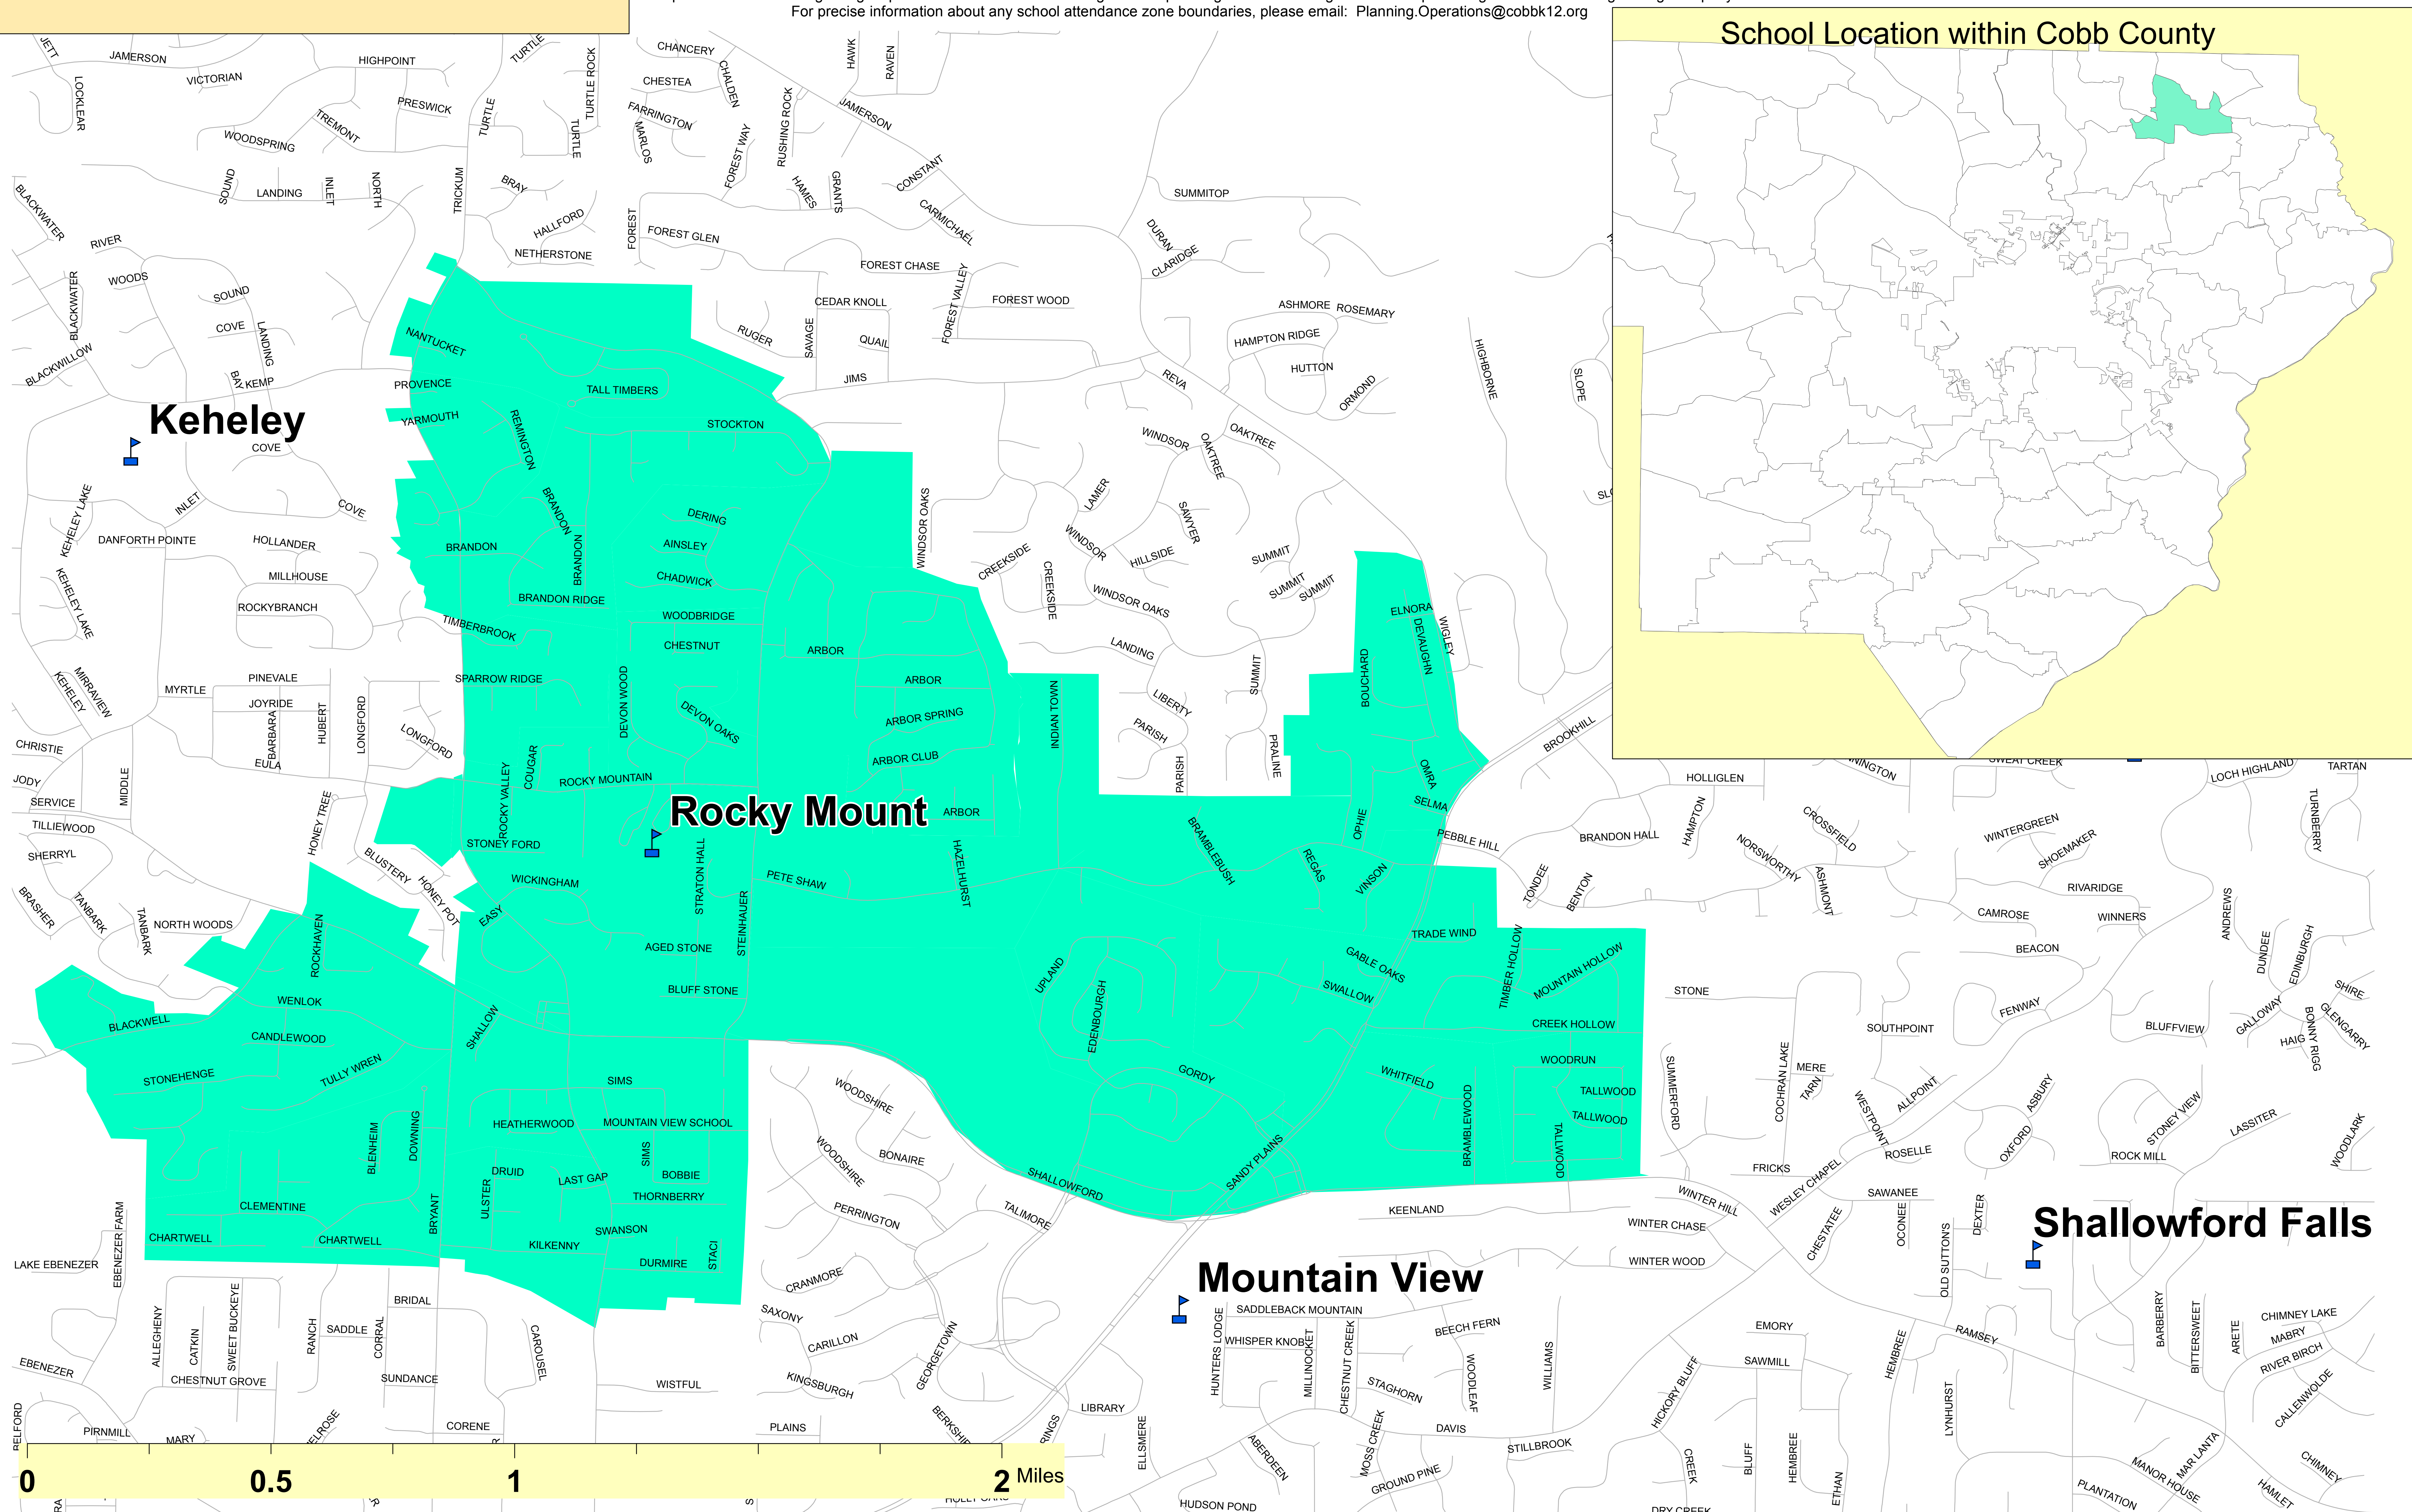

Rocky Mount Elementary

Cobb County School District 2013-2014 School Year

NOTICE

This map is an approximate representation of attendance zones and other features.
For precise information regarding a specific street address or dwelling address please go to the following web site: <http://edulogwebs1.cobbk12.org/edulog/webquery>
For precise information about any school attendance zone boundaries, please email: Planning.Operations@cobbk12.org

School Location within Cobb County

Keheley

Rocky Mount

Mountain View

Shallowford Falls