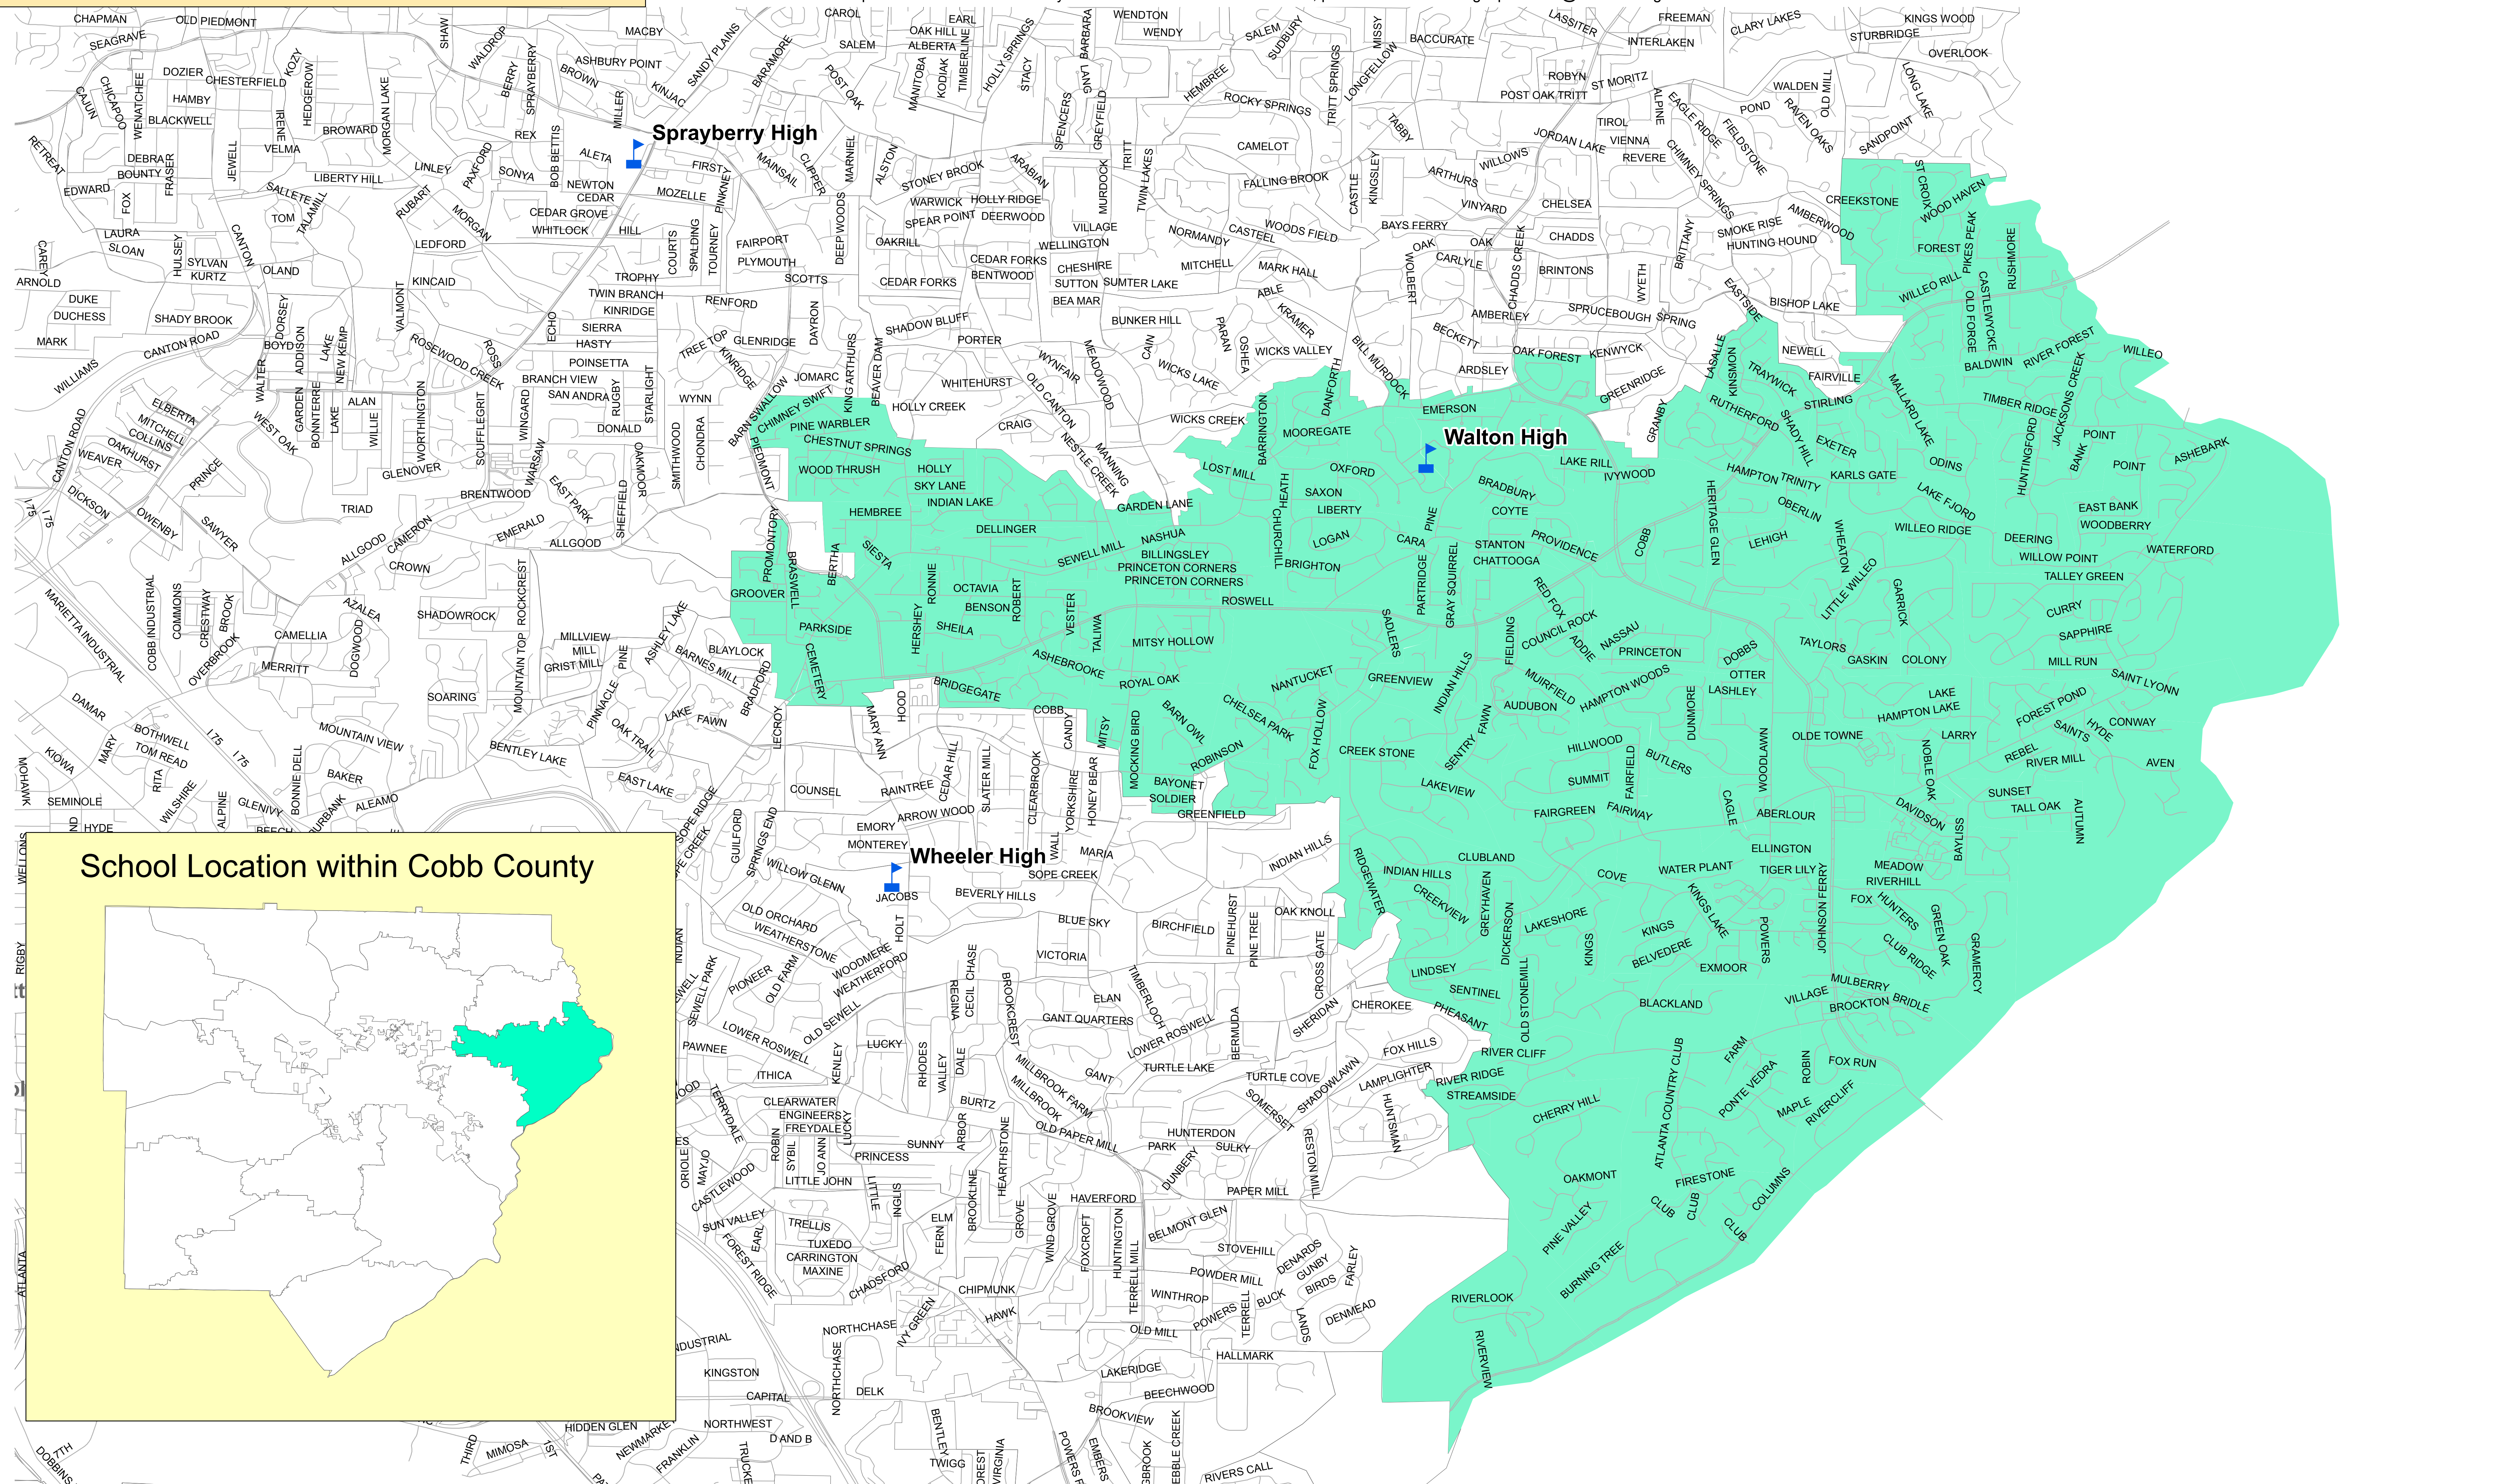

Walton High

Cobb County School District 2013-2014 School Year

NOTICE

This map is an approximate representation of attendance zones and other features.
For precise information regarding a specific street address or dwelling address please go to the following web site: <http://edulogwebs1.cobbk12.org/edulog/webquery>
For precise information about any school attendance zone boundaries, please email: Planning.Operations@cobbk12.org

School Location within Cobb County