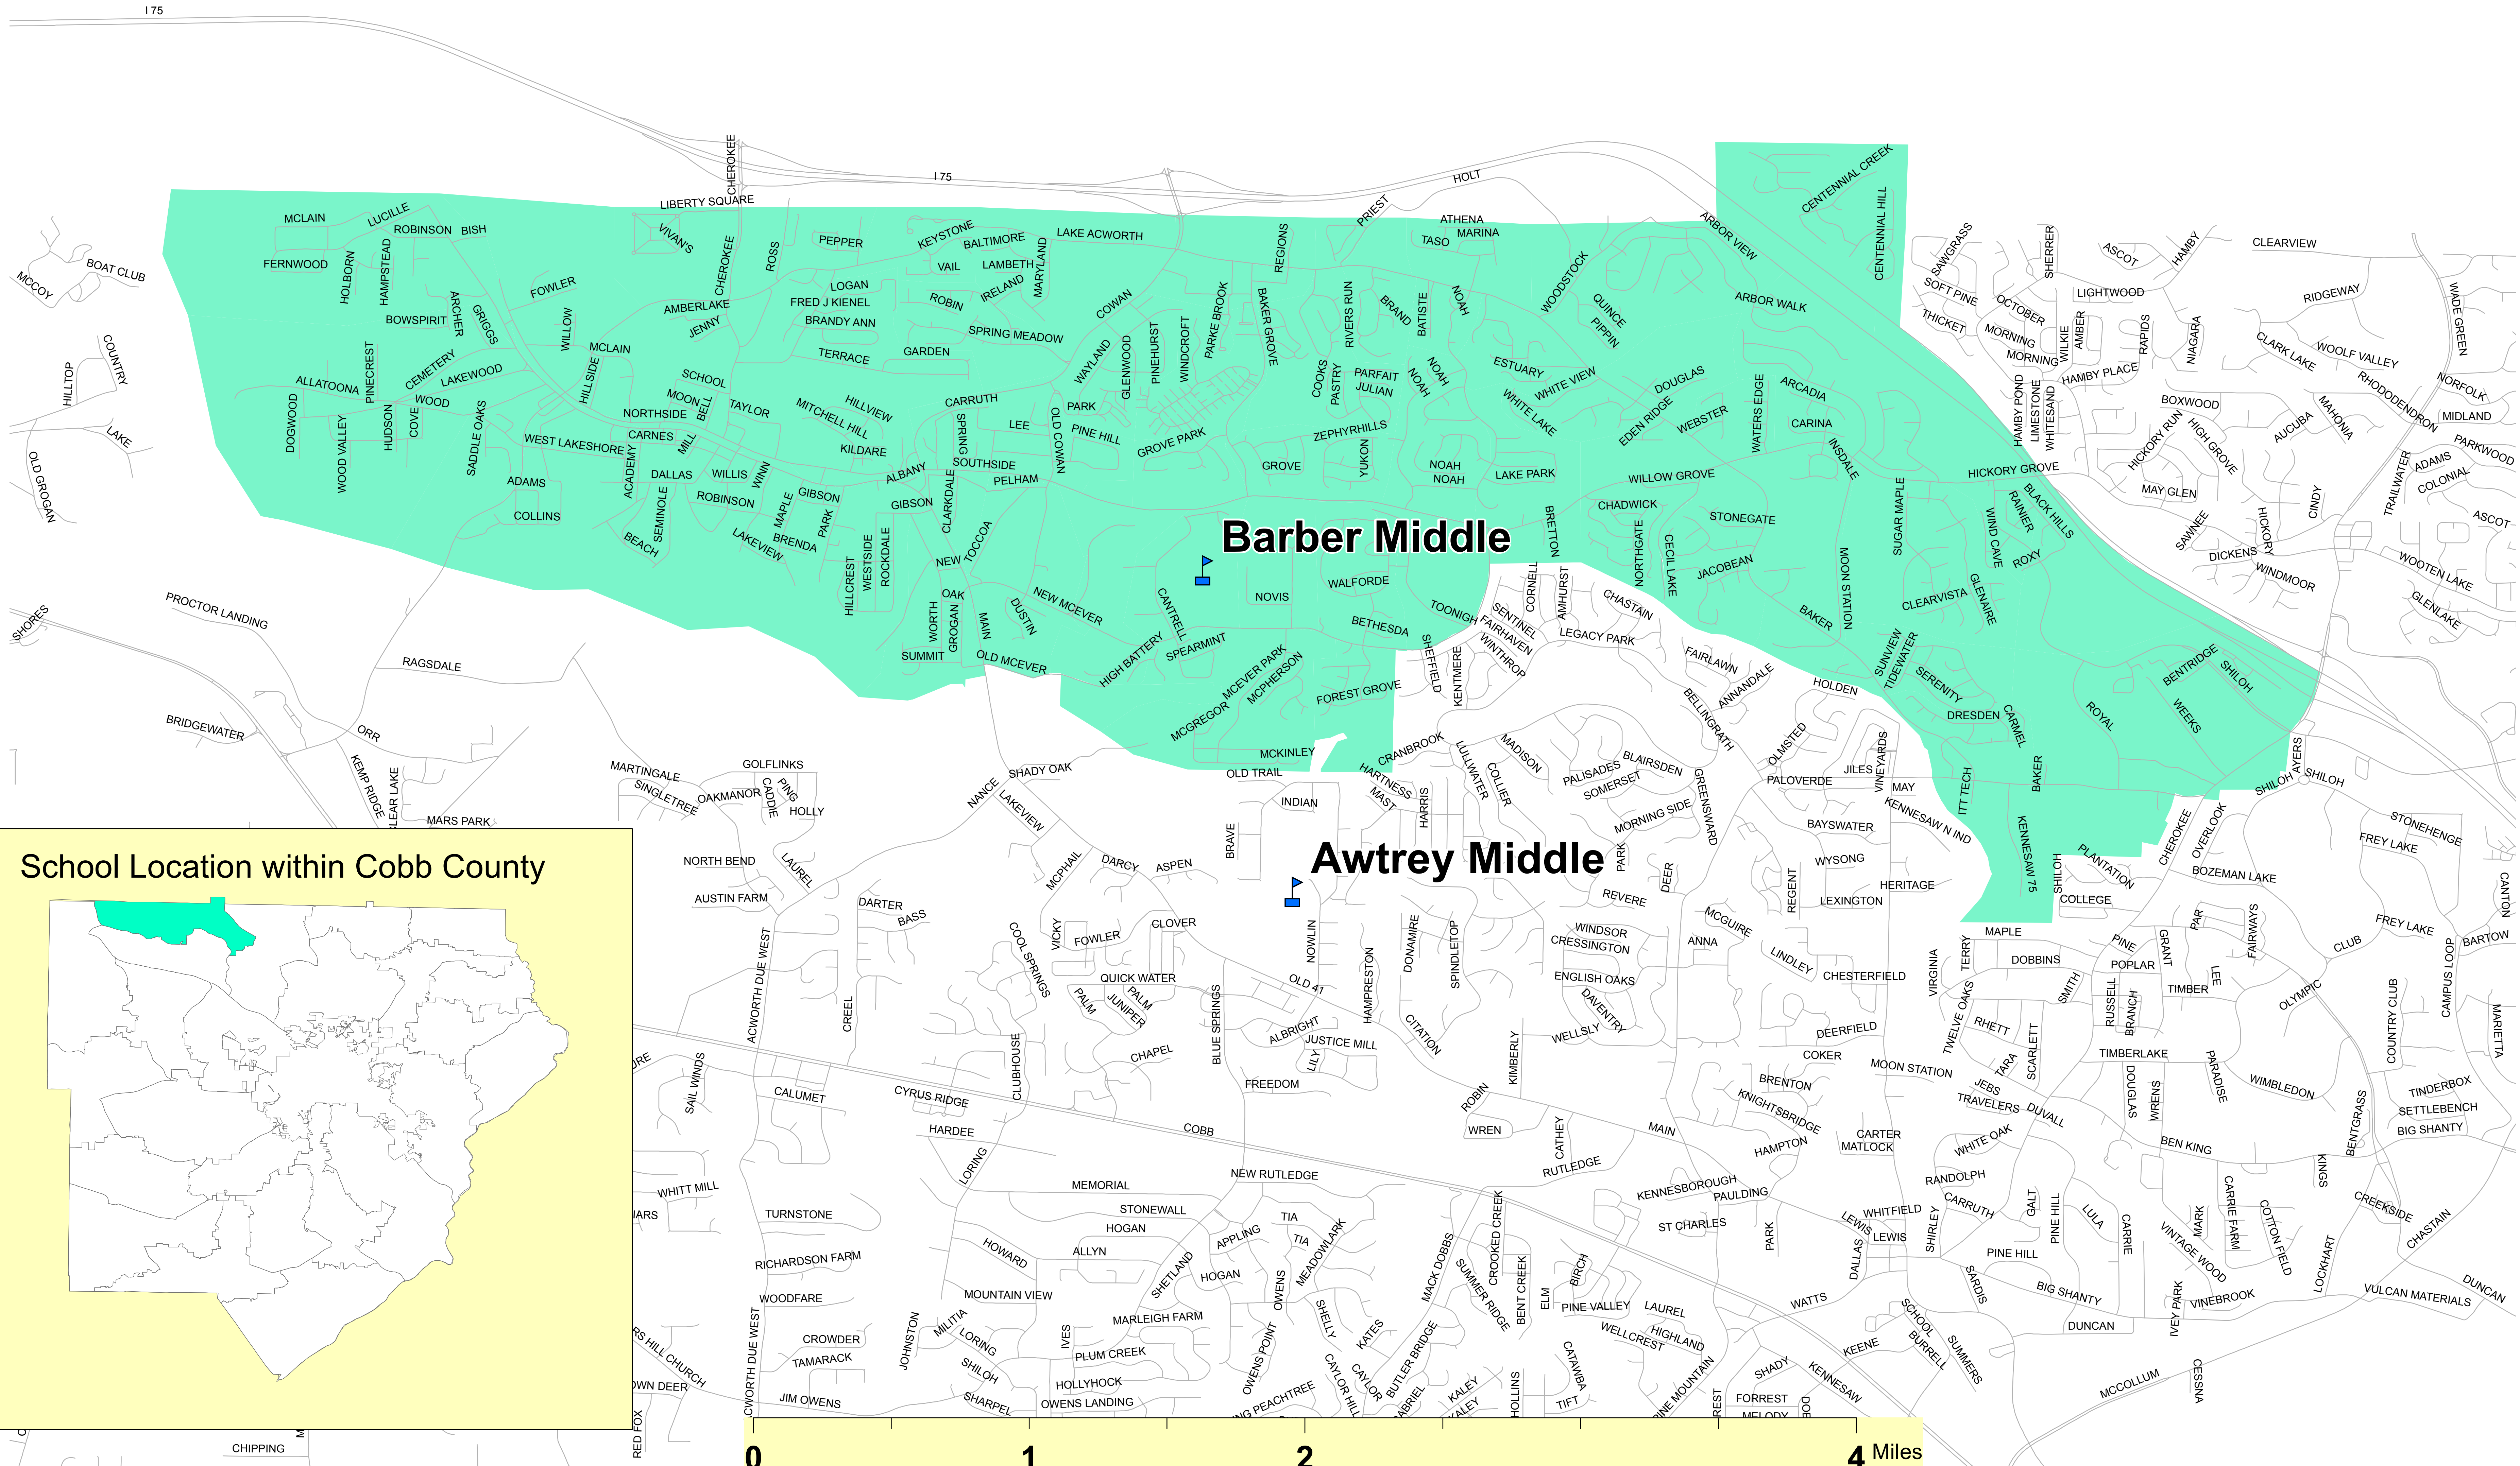

# Barber Middle

## Cobb County School District 2013-2014 School Year

### NOTICE

This map is an approximate representation of attendance zones and other features.  
For precise information regarding a specific street address or dwelling address please go to the following web site: <http://edulogwebs1.cobbk12.org/edulog/webquery>  
For precise information about any school attendance zone boundaries, please email: [Planning.Operations@cobbk12.org](mailto:Planning.Operations@cobbk12.org)

School Location within Cobb County

**Barber Middle**

**Awtrey Middle**

4 Miles