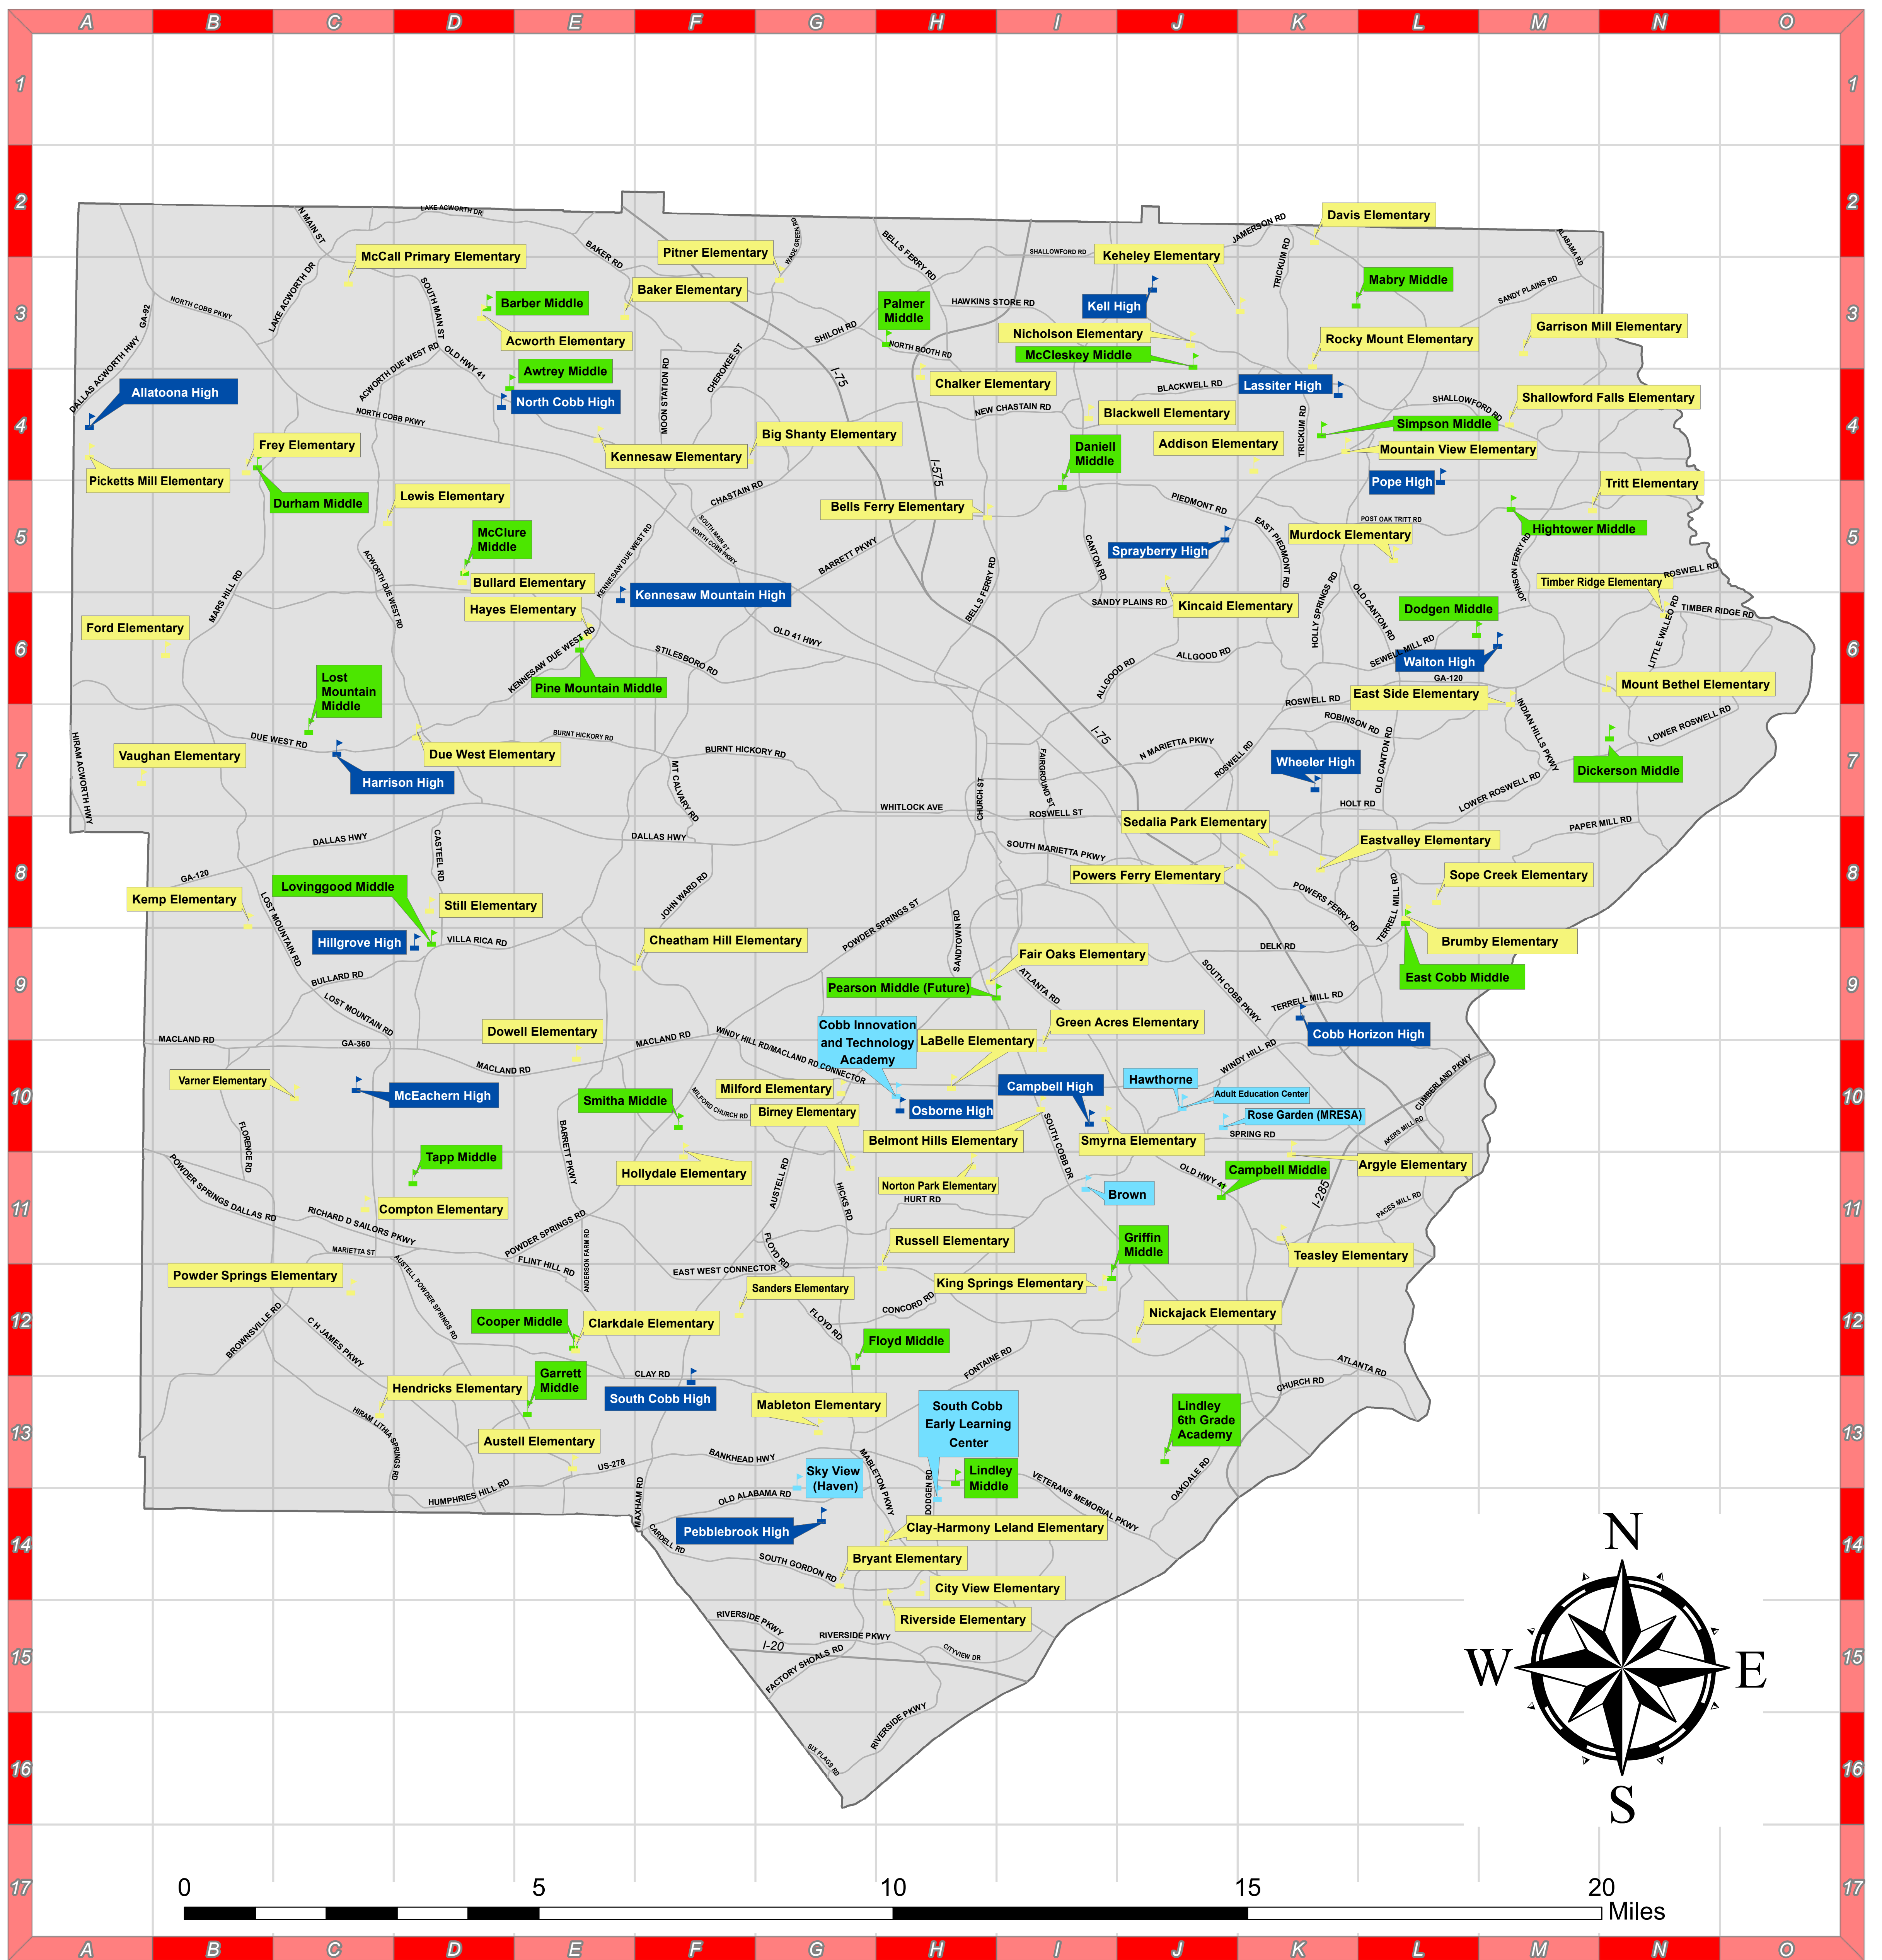

# Cobb County School District All School Locations August 2020

## Elementary Schools

- Acworth Elementary D-3
- Addison Elementary K-4
- Argyle Elementary K-10
- Austell Elementary E-13
- Baker Elementary E-3
- Bells Ferry Elementary H-5
- Belmont Hills Elementary I-10
- Big Shanty Elementary F-4
- Birney Elementary G-11
- Blackwell Elementary I-4
- Brumby Elementary L-8
- Bryant Elementary G-14
- Bullard Elementary D-5
- Chalker Elementary H-4
- Cheatham Hill Elementary F-9
- City View Elementary H-14
- Clarkdale Elementary E-12
- Clay-Harmony Leland Elementary H-14
- Compton Elementary C-11
- Davis Elementary K-2
- Dowell Elementary E-10
- Due West Elementary D-7
- East Side Elementary M-6
- Eastvalley Elementary K-8
- Fair Oaks Elementary H-9
- Ford Elementary B-6
- Frey Elementary B-4
- Garrison Mill Elementary M-3
- Green Acres Elementary I-10
- Hayes Elementary E-6
- Hendricks Elementary C-13
- Hollydale Elementary F-10
- Keheley Elementary K-3
- Kemp Elementary B-8
- Kennesaw Elementary E-4
- Kincaid Elementary J-5
- King Springs Elementary I-12
- LaBelle Elementary H-10
- Lewis Elementary C-5
- Mableton Elementary G-13
- McCall Primary Elementary C-3
- Milford Elementary G-10
- Mount Bethel Elementary N-6
- Mountain View Elementary K-4
- Murdock Elementary L-5
- Nicholson Elementary J-3
- Nickajack Elementary J-12
- Norton Park Elementary H-11
- Picketts Mill Elementary A-4
- Pitner Elementary G-3
- Powder Springs Elementary C-12
- Powers Ferry Elementary K-8
- Riverside Elementary H-14
- Russell Elementary H-11
- Sanders Elementary F-12
- Sedalia Park Elementary K-8
- Shallowford Falls Elementary M-4
- Smyrna Elementary I-10
- Sopocreek Elementary L-8
- Still Elementary D-8
- Teasley Elementary K-11
- Timber Ridge Elementary N-6
- Tritt Elementary M-5
- Vanner Elementary C-10
- Vaughan Elementary A-7