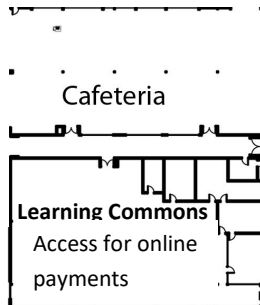

GREYHOUND MADNESS 2021-2022

POPE HIGH SCHOOL

3001 Hembree Road
Marietta, GA 30066

770-578-7900

Principal:

Dr. Tom Flugum

Fee Sheets available for pick up on Main Street.
(For those who did not pay online.)

After you pick up a Fee Sheet, please visit the Learning Commons & Cafeteria to pay fees and join the PTSA, Pope Foundation and add money to the student account.

<u>JUNIORS</u>	<u>SENIORS</u>	<u>SOPHOMORES</u>	<u>FRESHMEN</u>
8:00am-9:00am	9:00am-10:00am	10:30am-12:00pm	1:00pm-3:00pm

We hope every Greyhound will join our PTSA this year! Visit <https://popeptsa.membershiptoolkit.com/> to join and sign up to receive the newsletter and to be notified about volunteer opportunities this school year! For a limited time, family membership packages include a Pope cinch sack which can be picked up at Greyhound Madness! Supplies limited so sign up today!

MAIN STREET HALL

- **400 HALL** →
- **300 HALL** →
  M-Z Schedule Pickup
- **200 HALL** →
  A-L Schedule Pickup
- **100 HALL** →
  Clubs & Sports Information Tables
- **000 HALL** →
  Clubs & Sports Information Tables

GREYHOUND MADNESS 2021

Juniors and Seniors: Please enter through the Main Street Entrance
Please come during your grade level scheduled time.