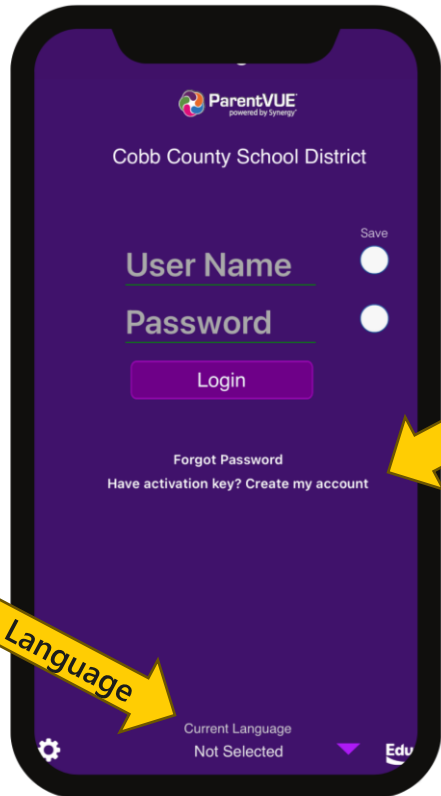

ONE TEAM. ONE GOAL. STUDENT SUCCESS.

COBB COUNTY
SCHOOL DISTRICT

Digital Resources for Cobb Families

ParentVUE

or

[Parentvue.cobbk12.org](https://parentvue.cobbk12.org)

- Use your CCSD OLR credentials to login to PVUE
- View grades and schedule
- View attendance
- Change dismissal
- View report card
- Update contact information
- Shortcut to apply for Meal Benefits and MySchoolBucks
- Access student field trip permission form
- View athletic registration
- View Student Device Liability

How to Access your ParentVUE Account

- Login with your CCSD Online Registration credentials.
- If you don't have OLR credentials, contact your local school for a ParentVUE Activation Code to create your ParentVUE Account.

- Receive communication from district, school, and teachers
- Message teachers
- Access child's Digital Classrooms
- Locate feedback and scores for digital CTLS assignments
- View certain State and District assessment results
- View attendance notifications
- Send absence notes
- Conference week sign-ups