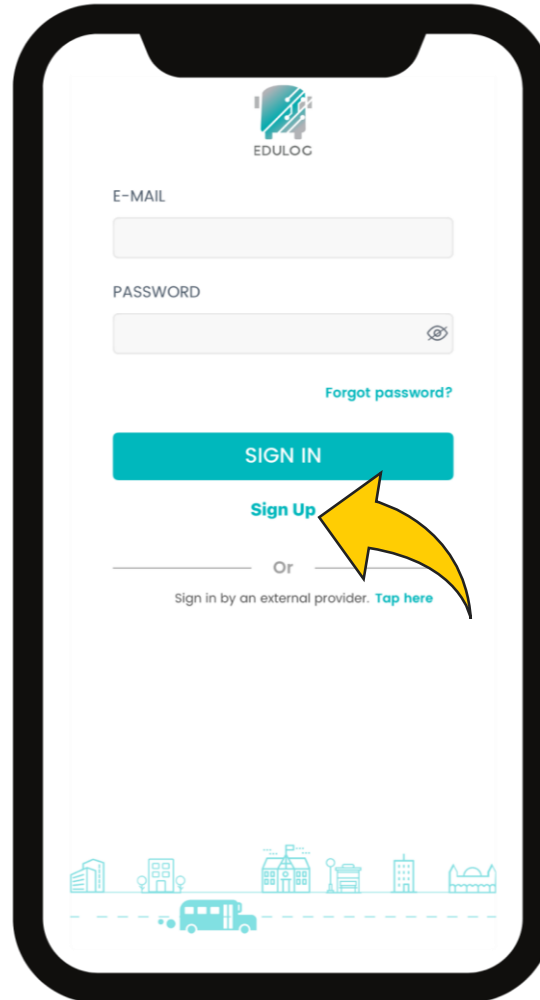

Creating an Edulog Parent Portal Account

When adding children to your account, you will need their Student ID