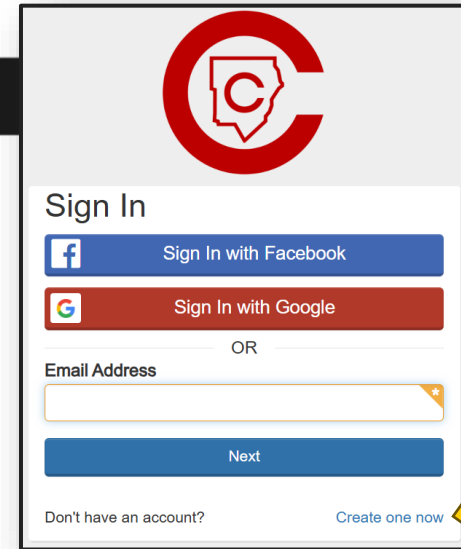

Creating a My Payments Plus Account

 Look for the  icon for translation options!

Support for My Payments Plus

www.cobbk12.org

Find it Fast

My Payments Plus

Eleyo

or

cobbk12.eleyo.com

- Register your elementary child for Cobb's After School Program (ASP)
- Pay and manage child's ASP account

Creating an Eleyo Account

 Search for Cobb

 Sign In

Support for Eleyo

www.cobbk12.org

Find it Fast

Eleyo (ASP App)

Eleyo Parent Guides

EduLog Parent Portal

- View planned bus stops
- View real-time location of child's bus on a map
- View scheduled and actual arrival times at home and school for bus routes
- Receive timely messages for bus changes and delays