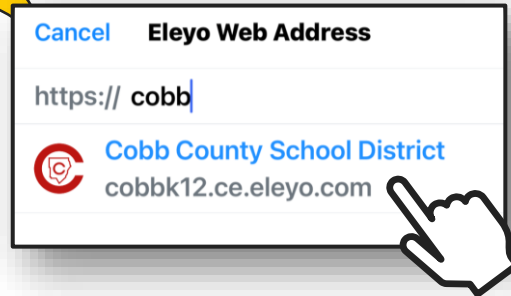

cobbk12.eleyo.com

- Register your elementary child for Cobb's After School Program (ASP)
- Pay and manage child's ASP account

Creating an Eleyo Account

 Search for Cobb

 Sign In

Support for Eleyo

www.cobbk12.org

Find it Fast

Eleyo (ASP App)

Eleyo Parent Guides

EduLog Parent Portal

- View planned bus stops
- View real-time location of child's bus on a map
- View scheduled and actual arrival times at home and school for bus routes
- Receive timely messages for bus changes and delays