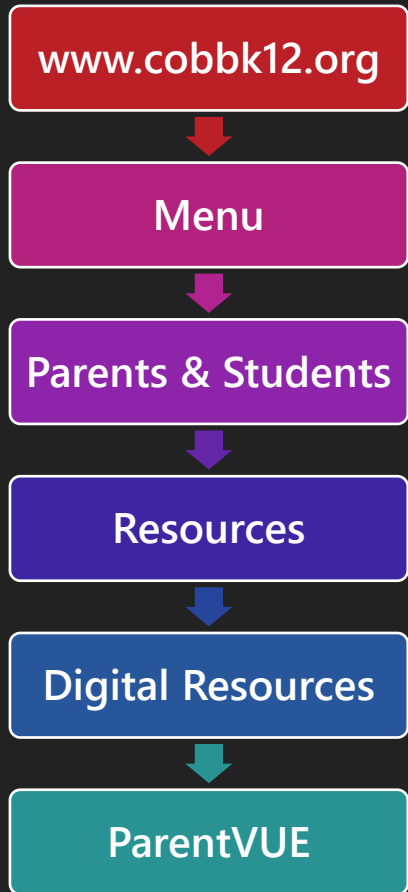

Create Account

Change Language

Activate Account

 **Need an Activation Code?**
Contact the school office.

Support for ParentVUE

CTLS Parent

or

ctlsparent.cobbk12.org

- Receive communication from district, school, and teachers
- Message teachers
- Access child's Digital Classrooms
- Locate feedback and scores for digital CTLS assignments
- View certain State and District assessment results
- View attendance notifications
- Send absence notes
- Conference week sign-ups