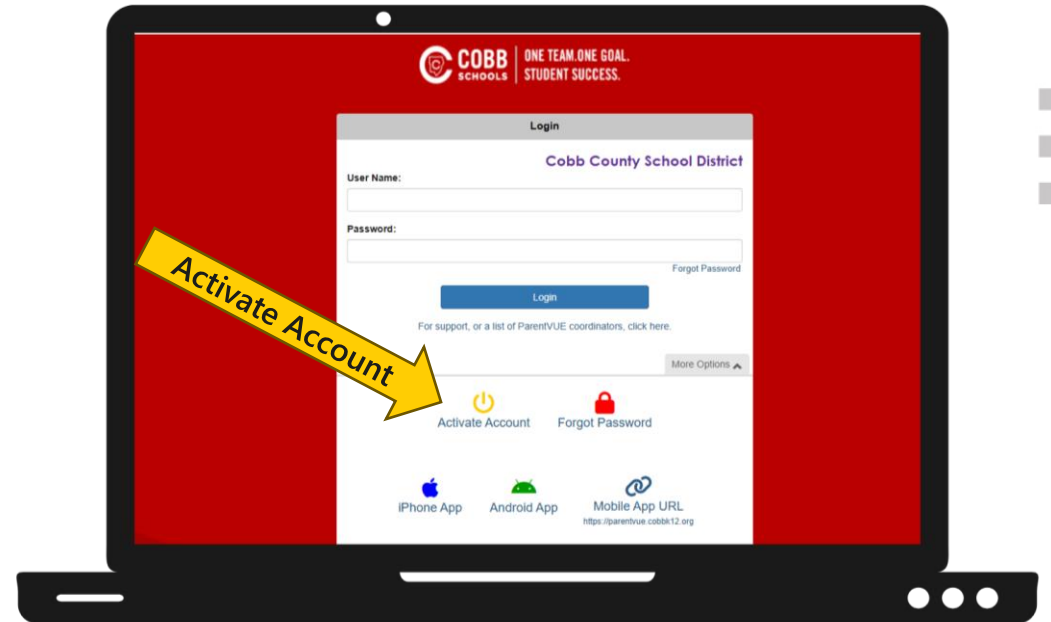

Activate Account

Need an Activation Code?
Contact the school office.