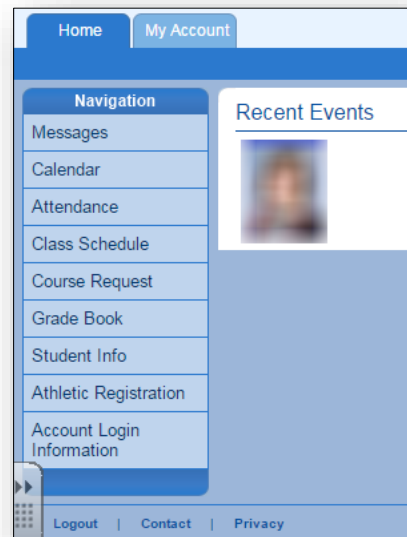

Finding Student Office 365 Login Information

These directions explain how students can find and view their login information for Office 365.

1. Using a web browser, go to **StudentVUE** <https://studentvue.cobbk12.org/> .

2. On the left, click on **Account Login Information**.

3. Click on **Account Login Information** below the picture.

4. The student O365 username information will be displayed.

Note: If any special characters appear in the username, they will be required for login as well.