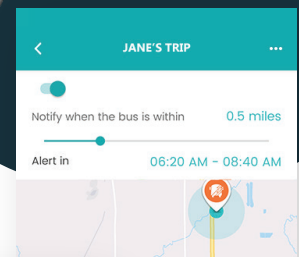

OUR NEW BUS APP

Up to the Minute Bus Route Info

Get the information you need from the transportation department without having to make a phone call. Receive timely messages or bus delay information. Access all of your students through one secure login.

Where's My Bus?

Parents can view the location of the school to gauge arrival times each day.

Transportation Lookup

Proactively view your planned transportation info including bus stops.

Push Notification

Receive notifications when the bus enters a user-defined geographic area around the stop.