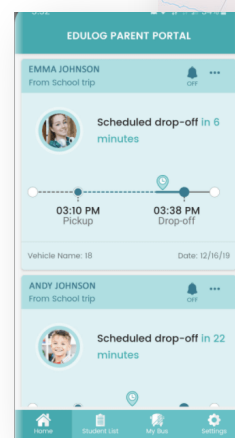

OUR NEW BUS APP

Up to the Minute Bus Route Info

Get the information you need from the transportation department without having to make a phone call. Receive timely messages or bus delay information. Access all of your students through one secure login.

Where's My Bus?

Parents can view the location of the school to gauge arrival times each day.

Transportation Lookup

Proactively view your planned transportation info including bus stops.

Push Notification

Receive notifications when the bus enters a user-defined geographic area around the stop.