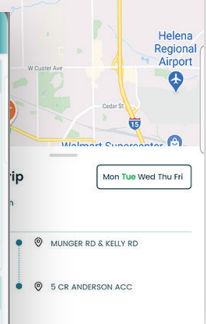

OUR NEW BUS APP

Up to the Minute Bus Route Info

Get the information you need from the transportation department without having to make a phone call. Receive timely messages or bus delay information. Access all of your students through one secure login.

Where's My Bus?

Parents can view the location of the school to gauge arrival times each day.

Transportation Lookup

Proactively view your planned transportation info including bus stops.

Push Notification

Receive notifications when the bus enters a user-defined geographic area around the stop.