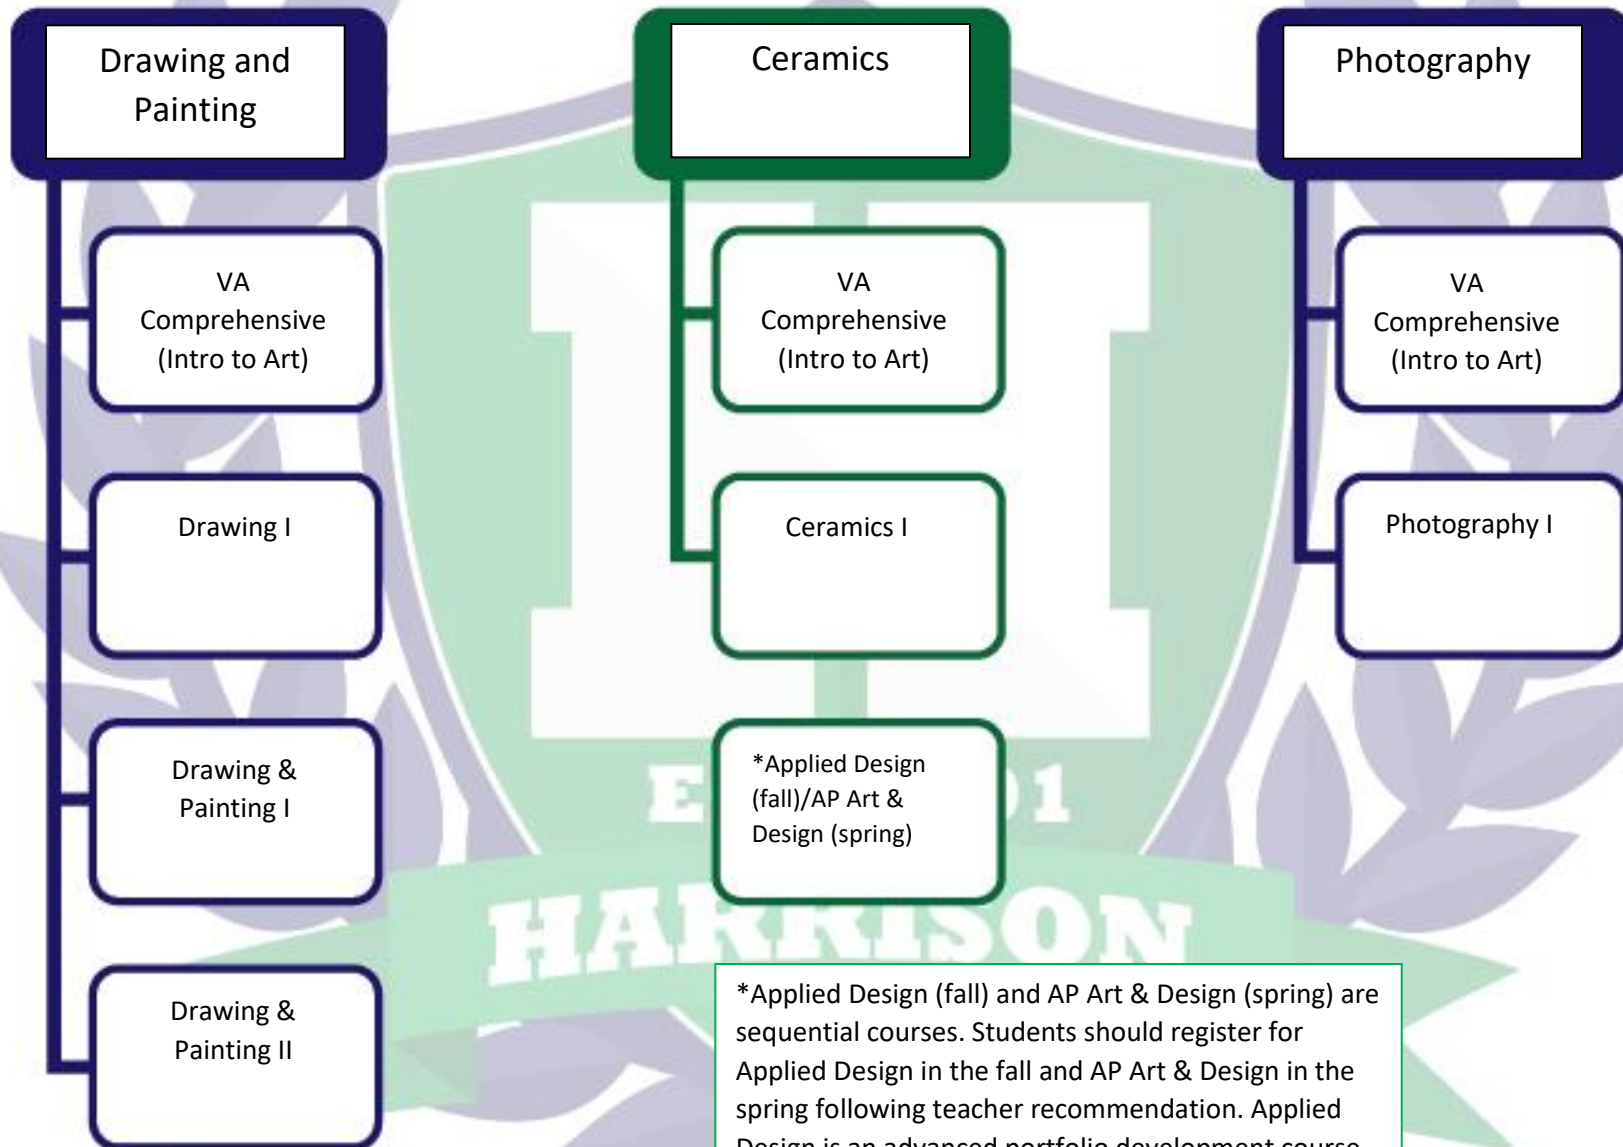

FINE ARTS DEPARTMENT

COURSE OF STUDY - HARRISON HIGH SCHOOL

*Applied Design (fall) and AP Art & Design (spring) are sequential courses. Students should register for Applied Design in the fall and AP Art & Design in the spring following teacher recommendation. Applied Design is an advanced portfolio development course. In AP Art & Design students will create portfolios that include photography and digital art. Both courses are for Juniors and/or Seniors.