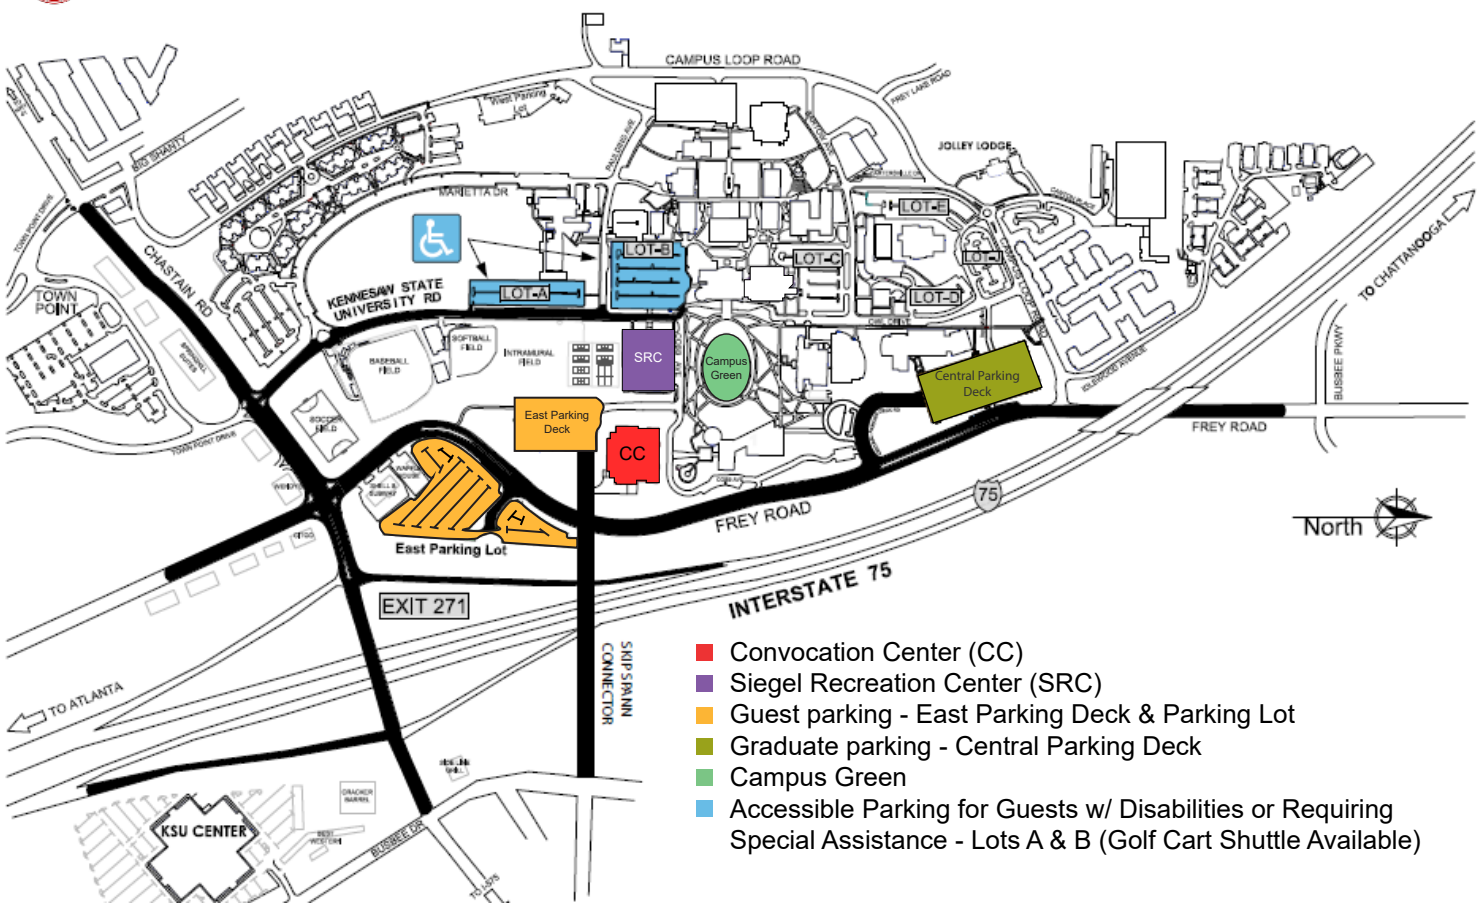

Commencement Facilities & Parking Locations

- Convocation Center (CC)
- Siegel Recreation Center (SRC)
- Guest parking - East Parking Deck & Parking Lot
- Graduate parking - Central Parking Deck
- Campus Green
- Accessible Parking for Guests w/ Disabilities or Requiring Special Assistance - Lots A & B (Golf Cart Shuttle Available)