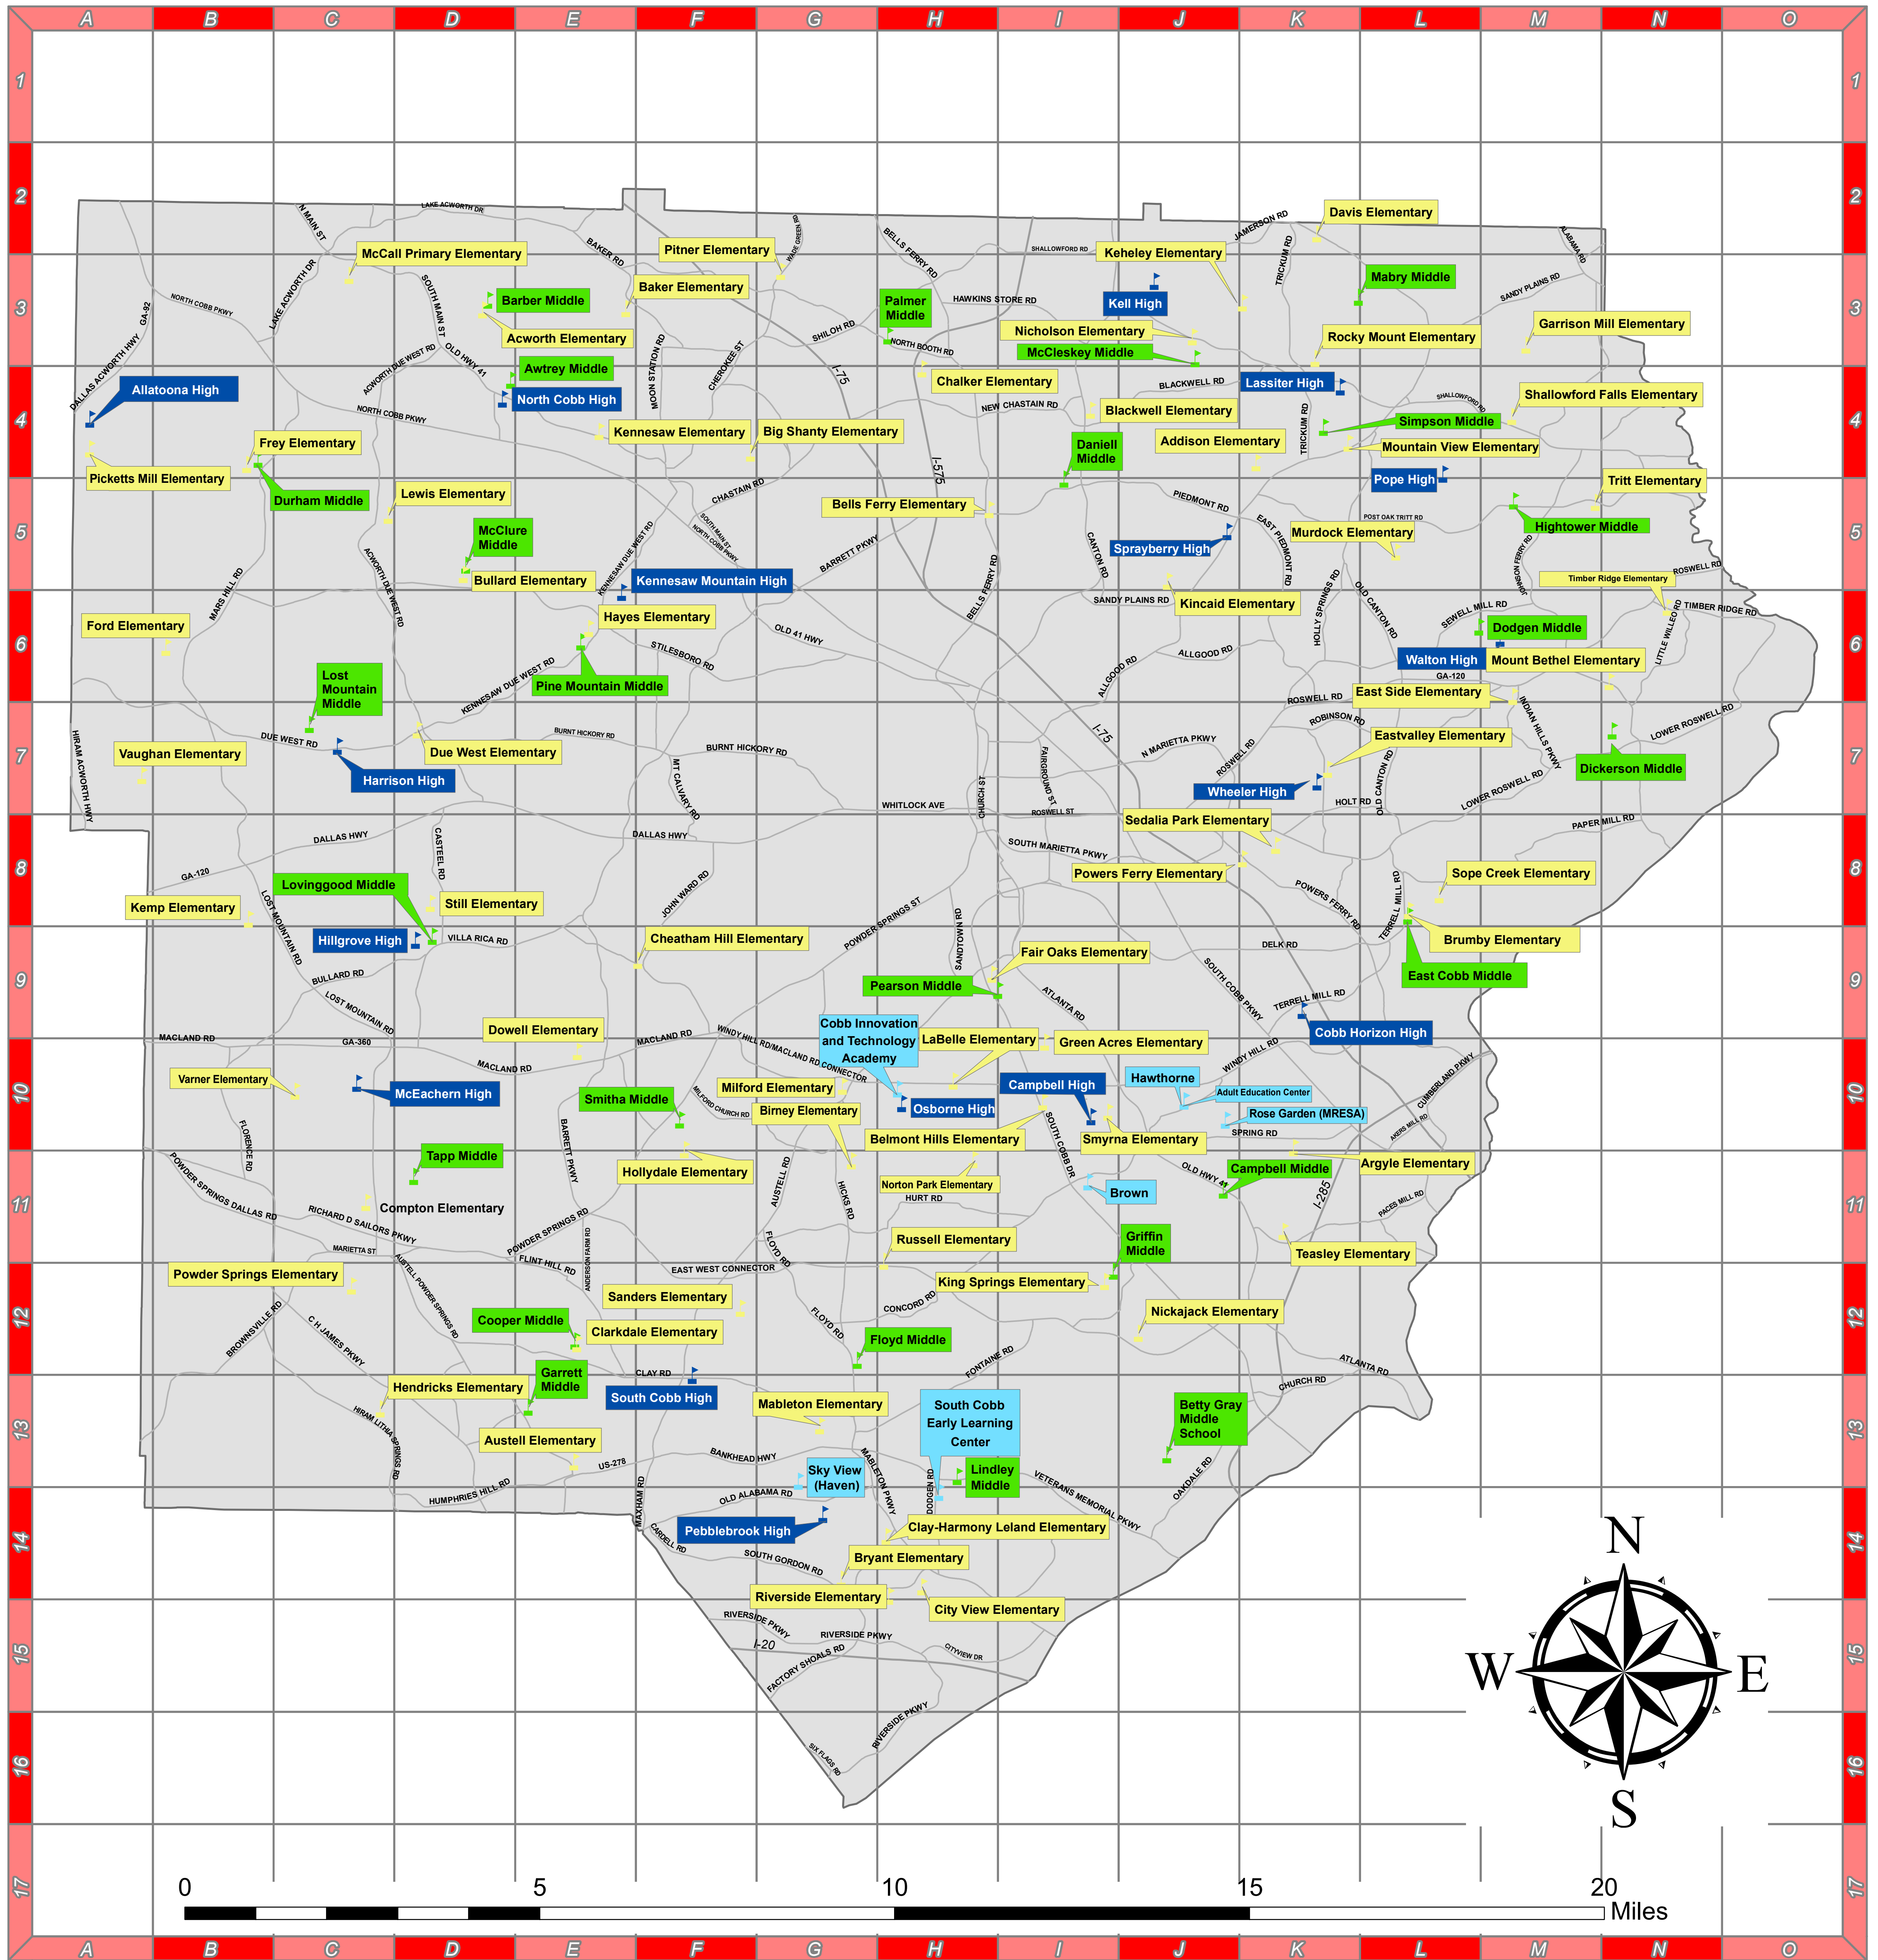

# Cobb County School District All School Locations

## Elementary Schools

- Acworth Elementary D-3
- Addison Elementary K-4
- Argyle Elementary K-10
- Austell Elementary E-13
- Baker Elementary E-3
- Bells Ferry Elementary H-5
- Belmont Hills Elementary I-10
- Big Shanty Elementary F-4
- Birney Elementary G-11
- Blackwell Elementary I-4
- Brumby Elementary L-8
- Bryant Elementary G-14
- Bullard Elementary D-5
- Chalker Elementary H-4

- Hollydale Elementary F-10
- Keheley Elementary K-3
- Pitner Elementary G-3
- Powder Springs Elementary C-12
- Powers Ferry Elementary K-8
- Riverside Elementary H-14
- Rocky Mount Elementary K-3
- Russell Elementary H-11
- Sanders Elementary F-12
- Sedalia Park Elementary K-8
- Shallowford Falls Elementary M-4
- Smyrna Elementary I-10
- Smyrna Elementary I-10
- South Cobb High F-13
- South Cobb Early Learning Center H-14
- Still Elementary D-8
- Teasley Elementary K-11
- Timber Ridge Elementary N-6
- Tritt Elementary M-5
- Vanner Elementary C-10
- Vaughan Elementary A-7

- Picketts Mill Elementary A-4
- Pitner Elementary G-3
- Powder Springs Elementary C-12
- Powers Ferry Elementary K-8
- Riverside Elementary H-14
- Rocky Mount Elementary K-3
- Russell Elementary H-11
- Sanders Elementary F-12
- Sedalia Park Elementary K-8
- Shallowford Falls Elementary M-4
- Smyrna Elementary I-10
- Smyrna Elementary I-10
- South Cobb High F-13
- South Cobb Early Learning Center H-14
- Still Elementary D-8
- Teasley Elementary K-11
- Timber Ridge Elementary N-6
- Tritt Elementary M-5
- Vanner Elementary C-10
- Vaughan Elementary A-7