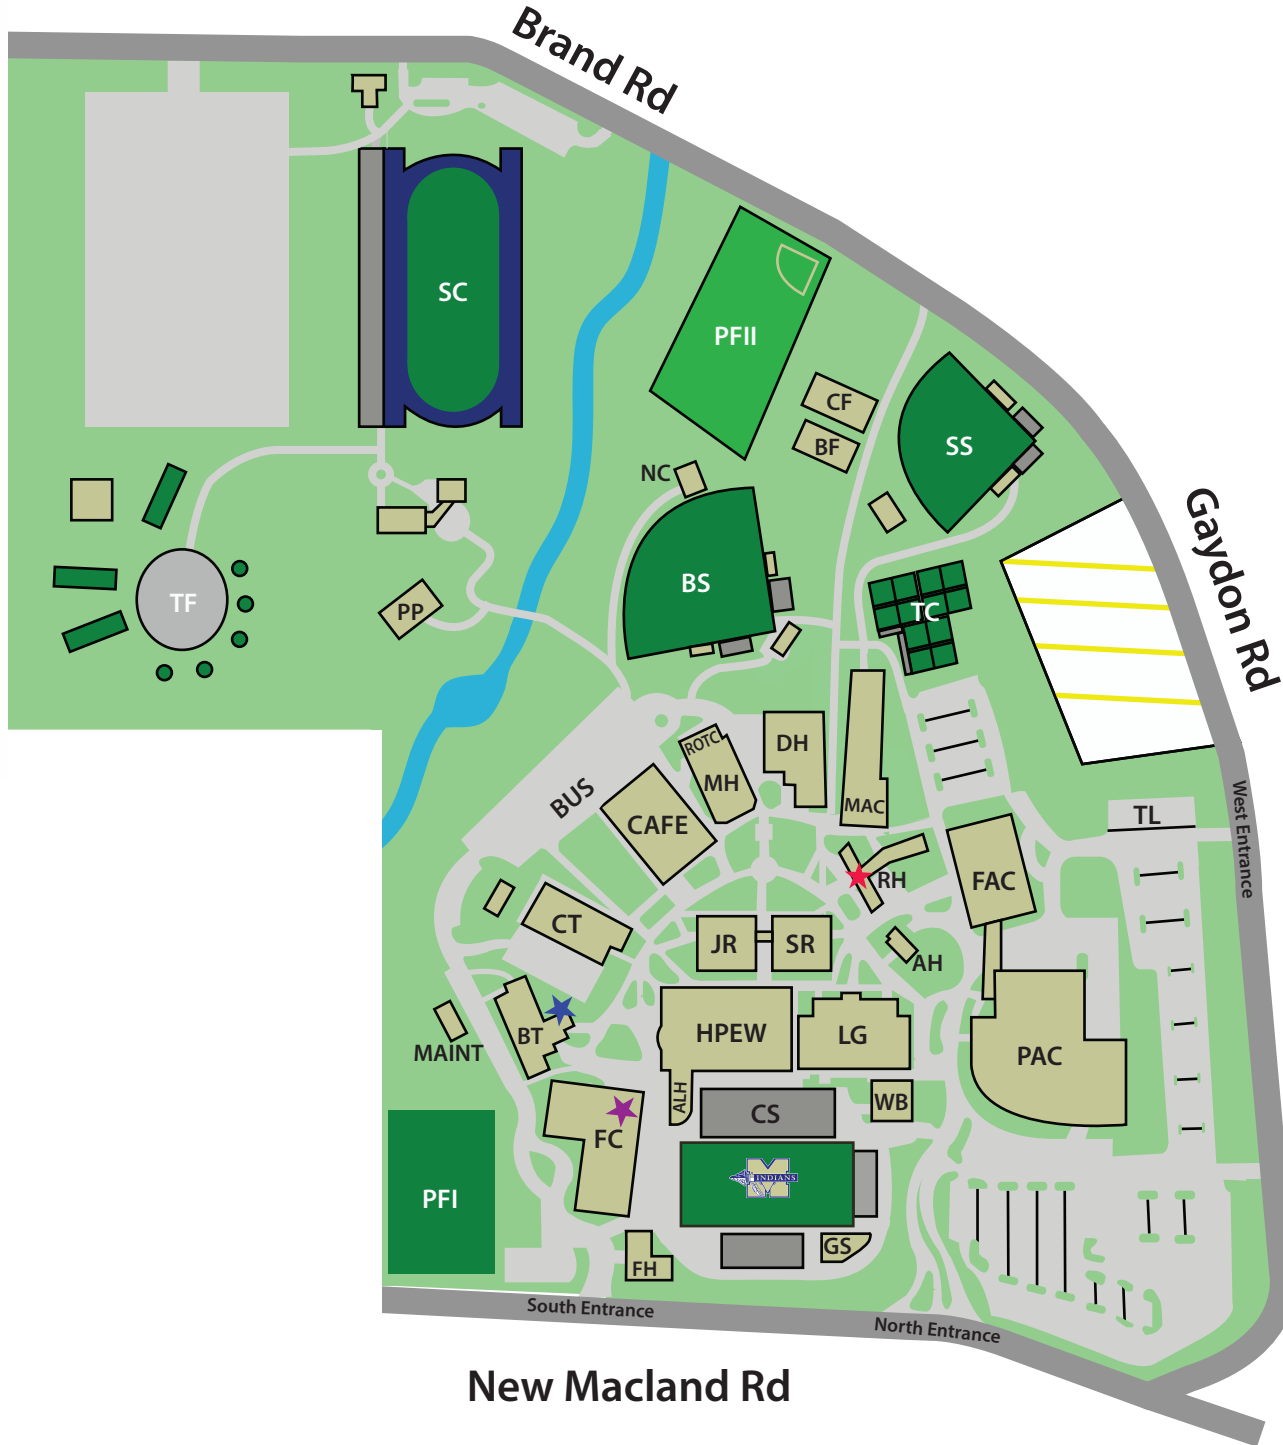

McEachern High School Map

- AH Alumni House
- ALH Alumni Hall
- BF Baseball Field House
- BS Baseball Stadium
- ★ BT Business Technology (Counselor Office)
- BUS Bus Lot
- CAFÉ Cafeteria
- CF Cheer Facility
- CS Cantrell Stadium
- CT Career Technology
- DH Dobbs Hall
- FAC Fine Arts Center (Band/Drama Facility)
- ★ FC Freshman Center (Attendance)
- FH Football Field House
- GS Girls Soccer Facility
- HPEW Health Physical Education
- JR Junior Hall
- LG Lovinggood Gymnasium
- MH Murray Hall
- MAC Macland Hall
- NC Nature Center Cottage
- PAC Performing Arts Center
- PFI Practice Field I (Football, Soccer)
- PFII Practice Field II (Lacross)
- PP Picnic Pavilion
- ★ RH Russell Hall (Front Office)
- SC Sports Complex
- SR Senior Hall
- SS Softball Stadium
- TC Tennis Courts
- TF Track and Field
- TL Transportation Lot
- WB Wrestling Building