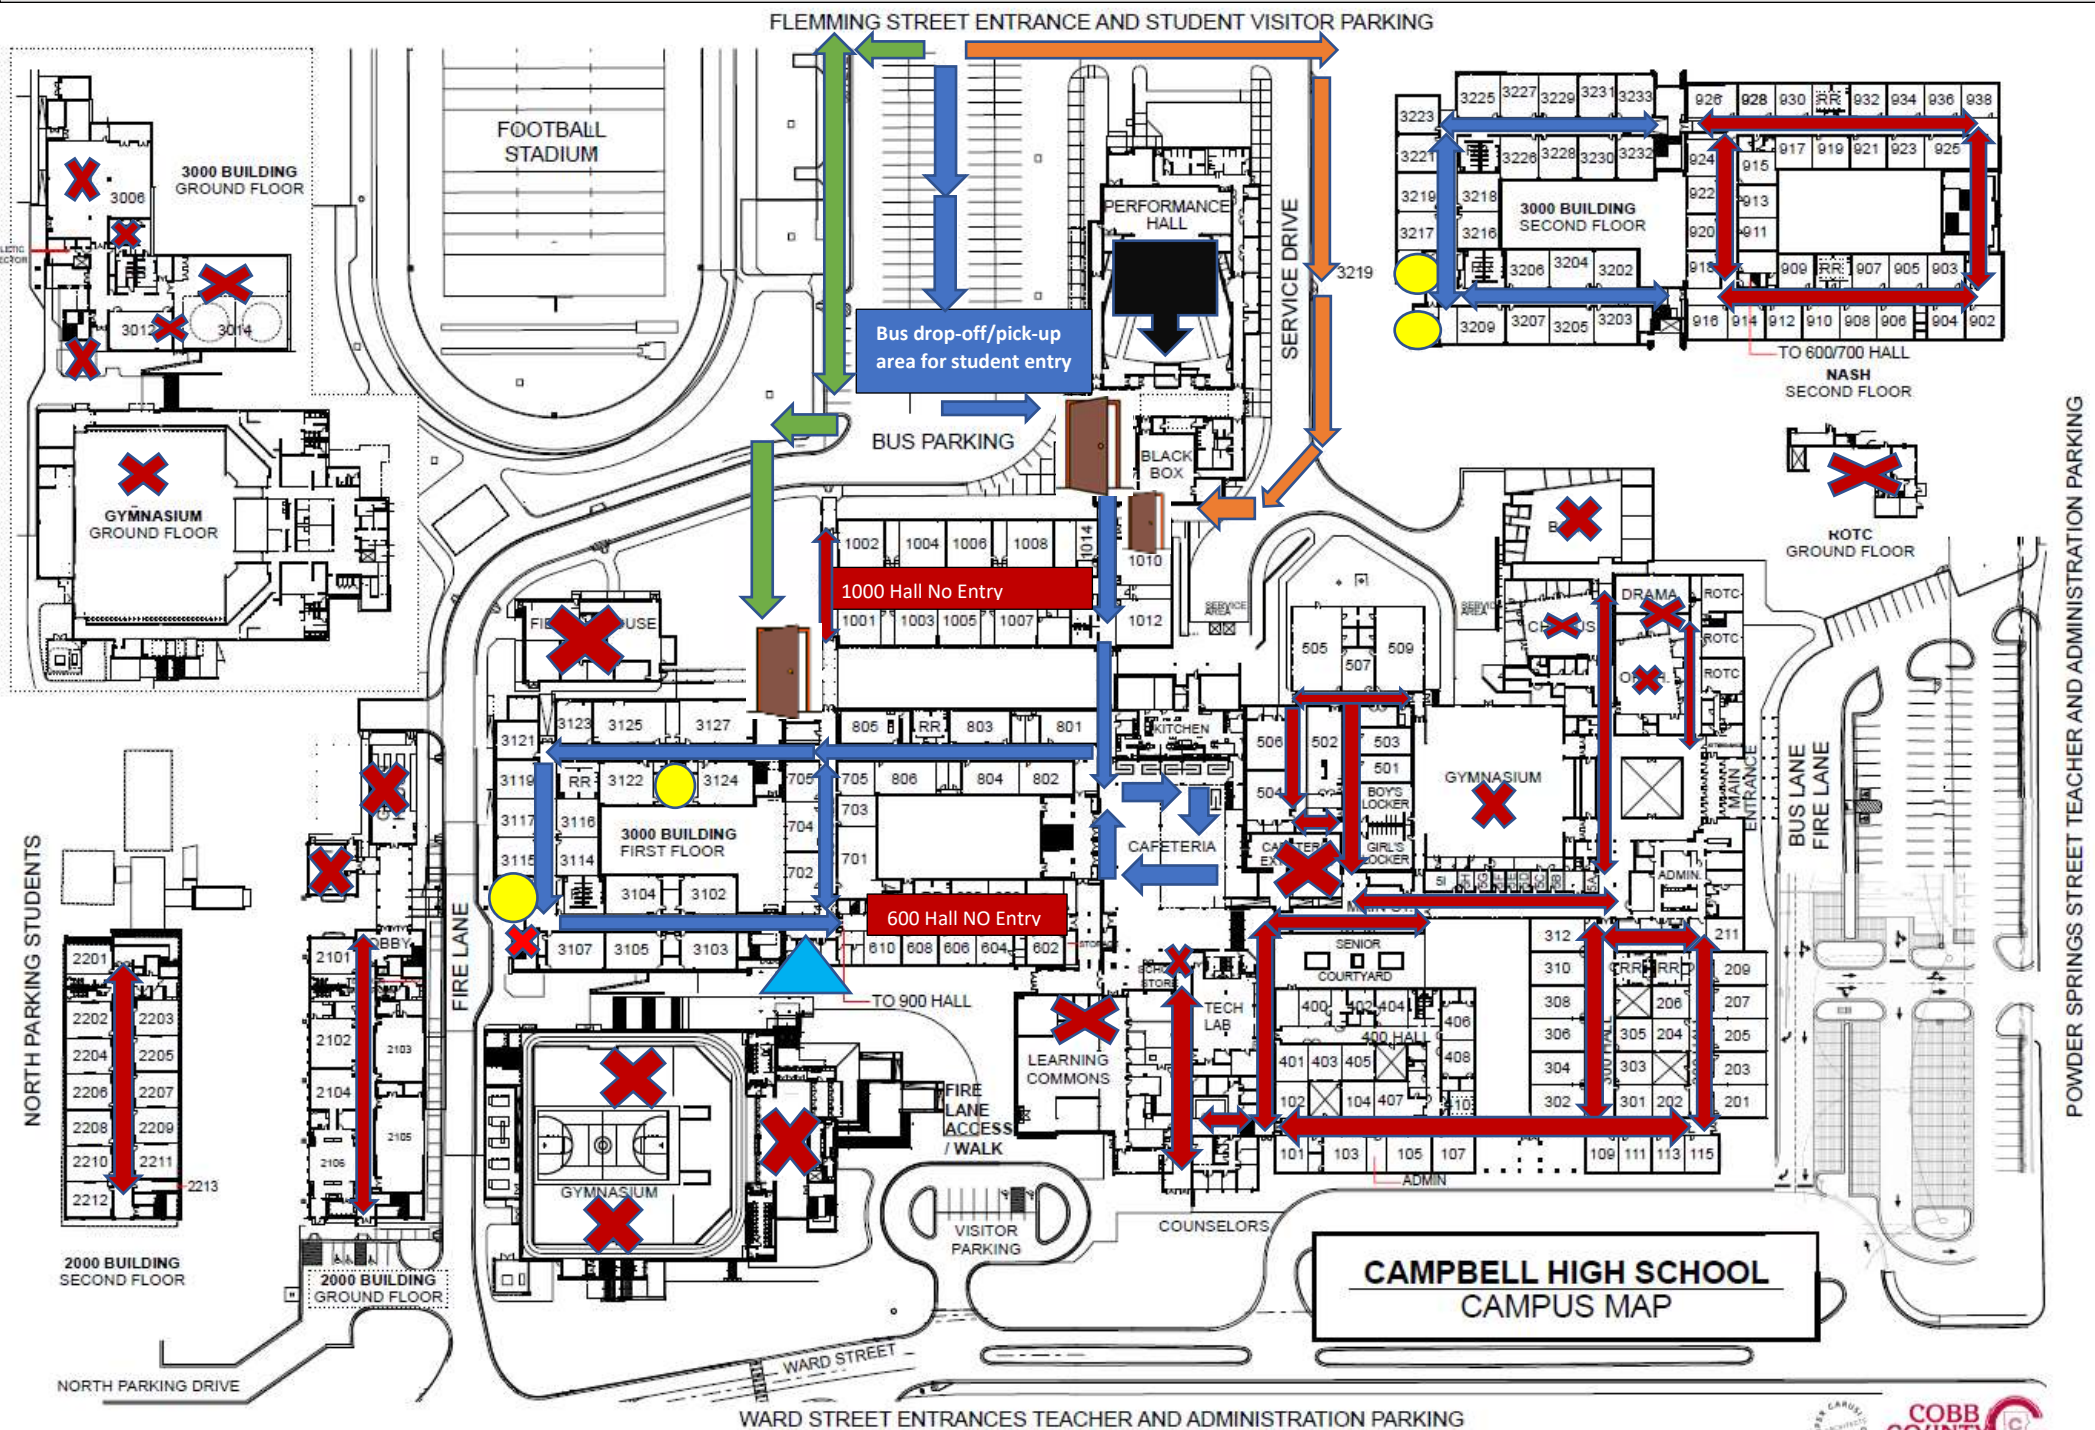

Campbell High School Summer School Map

↔ = Summer School Student Route and Hallway Access
 ↔ = Summer School Staff parking and entry to building
 ▲ = Nurse, Campus Police, Admin office
↔ = Summer School Student Parking/Parent Drop Off
 ● = Staff space to gather
 ⬇ = Orientation
 ✖ and ↔ = No Entry/Not Accessible
 ■ = Doors open in AM